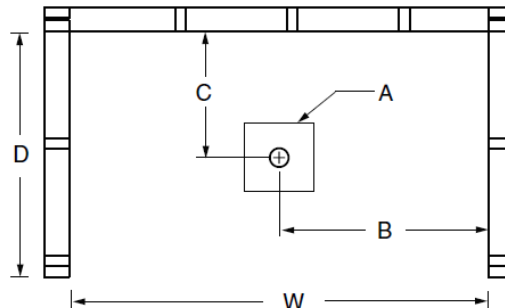

FEATURES lbs Dimensions needed for site preparation should be measured from the unit. Laurel Mountain assumes no responsibility for preparatory work.

Model #	Material	Wall Finish	Pieces	Drain	Seat	Net Wt.	Pkg. Wt.
LM6034SH1SPSTR/L064	AcryliX	Subway Tile	1	Center	1	233	238

DIMENSIONS

Specifications	inches
Width: Overall / Net	60
Depth: Overall / Net	35 1/4 / 34
Height: Overall / Net	81 1/4 / 80
Enclosure Opening	56 3/4 - 57 drafted
Skirt Height	3
Drain Rough-In (from Back Wall)	17
Drain Rough-In (from Side Wall)	30
Drain: Diameter / Clearance	3 1/4 / 3/4

FRAMING DIMENSIONS inches

Type	D Depth	W Width	H Height	A	B	C
Alcove	35 1/4	60 1/8	-	Box Out	30	17

Toll Free: (800) 930-0050
 Fax: (800) 930-0051
www.laurelmountainwhirlpools.com

LAUREL MOUNTAIN

LM6034SH1SPSTR/L064