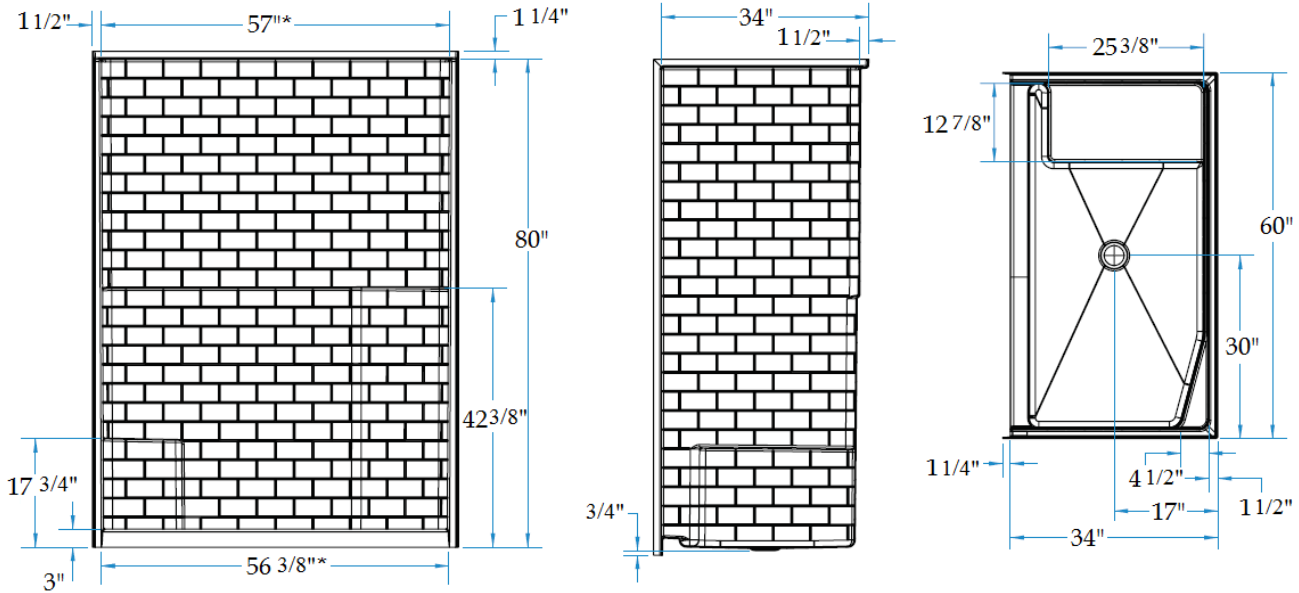

Keller
60 x 34 x 80
Low Threshold Shower

Available in white
Quick Ship in 7 days

Features

- Easy entry, low, 3” threshold
- Integral comfort molded seat
- Sturdy shower base with textured floor
- Accessory shelf
- Simple, easy, one-piece installation. No walls to fit together, no caulking of seam lines.
- Accommodates a shower door
- Double thick ArmorCore reinforced walls for extra strength that enables bars to be located to fit your individual needs.
- Premium, durable applied acrylic/fiberglass construction
- High Gloss subway tile pattern
- 3 grab bars, curtain rod, and drain included
- Attractive and easy to clean with a Limited Lifetime Warranty
- Meets or exceeds UPC, IPC, ANSI Z124.1, HUD
- Made in the USA

Components Includes (Field Installed)

★ Stainless Steel Curtain Rod

★ Three 24” Stainless Steel Grab Bars

★ Chrome Plated Brass Drain

★ Double Reinforced Walls

Seat & Drain

Model #

Item #

LH Seat w/ Center Drain	LM6034SH1SPSTL064	1295751
RH Seat w/ Center Drain	LM6034SH1SPSTR064	1295752

Dimensional Tolerance ± 3/8".

*Dimensional differences in the enclosure opening should be noted for shower door consideration.

DIMENSIONS

Specifications	inches
Width: Overall / Net	60
Depth: Overall / Net	35 1/4 / 34
Height: Overall / Net	81 1/4 / 80
Enclosure Opening	56 3/4 - 57 drafted
Skirt Height	3
Drain Rough-In (from Back Wall)	17
Drain Rough-In (from Side Wall)	30
Drain: Diameter / Clearance	3 1/4 / 3/4