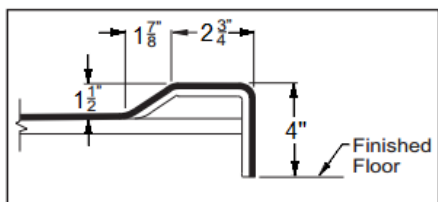

JACKSON
60 x 31 x 79 ½
Low Threshold Shower

Available in white,
Quick Ship in 7 days

Features

- Easy entry, low, 4" threshold
- Large and open bathing area
- Sturdy shower base with textured floor
- 3 Accessory shelves
- Simple and easy 5 piece installation from front or rear
- Accommodates a shower door
- Full ArmorCore reinforced walls for extra strength that enables bars to be located to fit your individual needs.
- Premium, durable applied acrylic/fiberglass construction
- High Gloss and easy to clean 6" tile pattern
- Limited Lifetime warranty
- Meets or exceeds UPC, IPC, ANSI Z124.1, NAHB, HUD, FHA
- Made in the USA

Components Included (Field Installed)

☆ White Curtain Rod

☆ Three 24" White Grab Bars

☆ Chrome Plated Brass Drain

Low Threshold Details

Drain

Model #

Item #

RH Drain	LM6030SH5PR	639306
LH Drain	LM6030SH5PL	639296

SUBMITTAL DATA

5 Piece Sectional Shower

The sectional shower shall be model LM 60 30 SH 1 S 5 Piece left or right drain. Finished surface shall be of sanitary grade applied acrylic. Unit has outside dimensions of: 60" x 31" x 79 1/2".

DUE TO THE NATURE OF THE MATERIALS
UNIT DIMENSIONS MAY VARY ± 1/2 INCH

LAUREL MOUNTAIN WHIRLPOOLS

Drawing#: LM 6030 SH 5P 4.0 WCFHBW
WCFVSW2 CR (Loose) FWB

Date: 3-31-09 Revised: 1-5-18