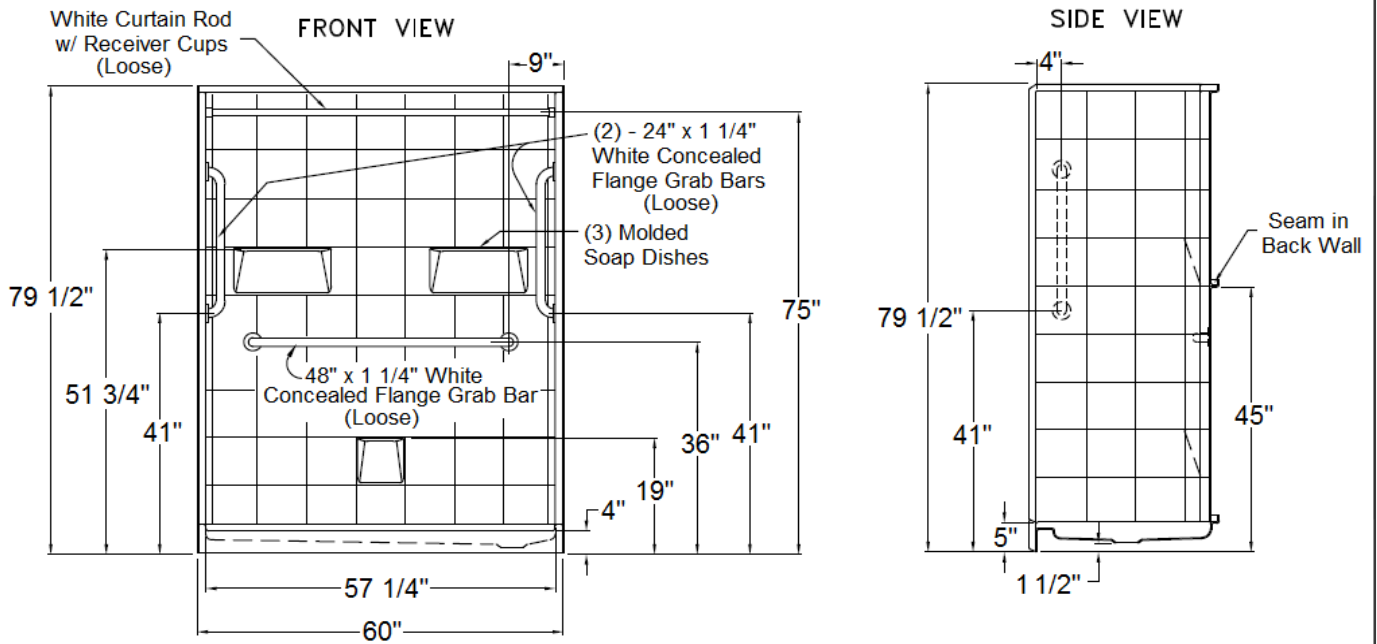

JACKSON
60 x 31 x 79 ½
Low Threshold Shower

Available in white,
Quick Ship in 7 days

Features

- Easy entry, low, 4" threshold
- Large and open bathing area
- Sturdy shower base with textured floor
- 3 Accessory shelves
- Simple and easy 5 piece installation from front or rear
- Accommodates a shower door
- Full ArmorCore reinforced walls for extra strength that enables bars to be located to fit your individual needs.
- Premium, durable applied acrylic/fiberglass construction
- High Gloss and easy to clean 6" tile pattern
- Limited Lifetime warranty
- Meets or exceeds UPC, IPC, ANSI Z124.1, NAHB, HUD, FHA
- Made in the USA

Components Included (Field Installed)

☆ White Curtain Rod

☆ Three 24" White Grab Bars

☆ Chrome Plated Brass Drain

Low Threshold Details

Drain

Model #

Item #

RH Drain	LM6030SH5PR	639306
LH Drain	LM6030SH5PL	639296

SUBMITTAL DATA

5 Piece Sectional Shower

The sectional shower shall be model LM 60 30 SH 1 S 5 Piece left or right drain. Finished surface shall be of sanitary grade applied acrylic. Unit has outside dimensions of: 60" x 31" x 79 1/2".

DUE TO THE NATURE OF THE MATERIALS
UNIT DIMENSIONS MAY VARY ± 1/2 INCH

LAUREL MOUNTAIN WHIRLPOOLS

Drawing#: LM 6030 SH 5P 4.0 WCFHBW
WCFVSW2 CR (Loose) FWB

Date: 3-31-09 Revised: 1-5-18