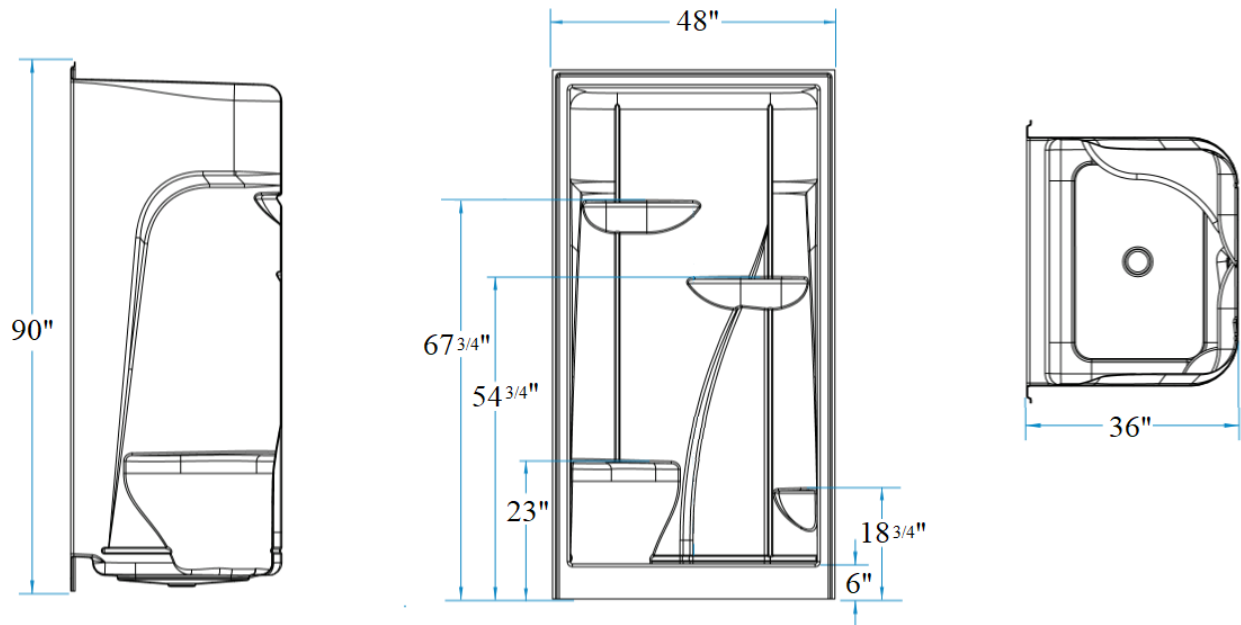

**Hollis**  
**48 x 36 x 90**  
**Low Threshold Shower**

**Available in white  
 & Biscuit**

**Features**

- Easy one-piece installation. No seams & no grouting
- Standard 6" threshold
- Integral comfort height molded seat and footrest
- Sturdy shower base with textured floor and Nida-Core reinforcement accommodates a shower door
- Multiple accessory shelves
- Integral Dome with Light option (LM526)
- Premium cast acrylic with fiberglass reinforcement
- High Gloss, attractive, and easy to clean
- 3 grab bars and OSB backing for the grab bar installation
- Meets or exceeds UPC, IPC, ANSI Z124.1, NAHB, FHA
- Made in the USA w/ Limited Lifetime warranty

**Components Included (Field Installed)**

★ Three 24" Stainless Steel Grab Bar

**Available Options**

★ Dome Light

Color	Seat	Model #	Item #
White	RH Seat	AD4836SH1PR064	3832723
White	LH Seat	AD4836SH1PL064	3832725
Biscuit	RH Seat	AD4836SH1PR528	3832724
Biscuit	LH Seat	AD4836SH1PL528	3832726

HANDED BY SEAT

HOLLIS

AD4836SH1PR/L

**FEATURES** lbs      Dimensional Tolerance  $\pm 3/8"$ . Dimensions needed for site preparation should be measured from the unit.

Type and Model #	Material	Wall Finish	Pieces	Drain	Seats	Lights	Pkg. Wt.
AD4836SH1PR/L	Cast Acrylic	Smooth Wall	1	Center	1 seat (LH or RH)	Optional	166

**DIMENSIONS**

Specifications	inches
Width: Overall / Net	48
Depth: Overall / Net	36
Height: Overall / Net	90
Enclosure Opening	42 W x 81 H
Skirt Height	6
Drain Rough-In (from Back Wall)	17
Drain Rough-In (from Side Wall)	23
Drain: Diameter / Clearance	3 1/2 / 3/4