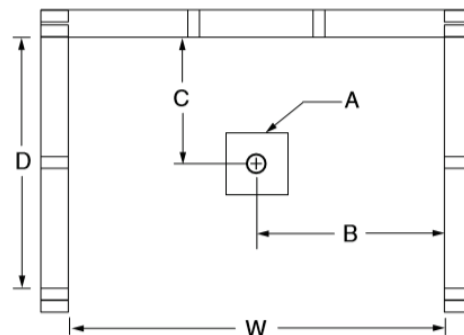

**Hollis**  
**48 x 36 x 90**  
**Low Threshold Shower**

**Available in white  
 & Biscuit**

**Features**

- Easy one-piece installation. No seams & no grouting
- Standard 6" threshold
- Integral comfort height molded seat and footrest
- Sturdy shower base with textured floor and Nida-Core reinforcement accommodates a shower door
- Multiple accessory shelves
- Integral Dome with Light option (LM526)
- Premium cast acrylic with fiberglass reinforcement
- High Gloss, attractive, and easy to clean
- 3 grab bars and OSB backing for the grab bar installation
- Meets or exceeds UPC, IPC, ANSI Z124.1, NAHB, FHA
- Made in the USA w/ Limited Lifetime warranty

HANDED BY SEAT

HOLLIS

AD4836SH1PR/L

**FEATURES** lbs      Dimensional Tolerance  $\pm 3/8"$ . Dimensions needed for site preparation should be measured from the unit.

Type and Model #	Material	Wall Finish	Pieces	Drain	Seats	Lights	Pkg. Wt.
AD4836SH1PR/L	Cast Acrylic	Smooth Wall	1	Center	1 seat (LH or RH)	Optional	166

**DIMENSIONS**

Specifications	inches
Width: Overall / Net	48
Depth: Overall / Net	36
Height: Overall / Net	90
Enclosure Opening	42 W x 81 H
Skirt Height	6
Drain Rough-In (from Back Wall)	17
Drain Rough-In (from Side Wall)	23
Drain: Diameter / Clearance	3 1/2 / 3/4

**FRAMING DIMENSIONS** inches

Type	D Depth	W Width	H Height	A Box-Out	B	C
Alcove	36	58	-	6 x 6	29	17

Toll Free: (800) 930-0050  
 Fax: (800) 930-0051  
[www.laurelmountainbath.com](http://www.laurelmountainbath.com)