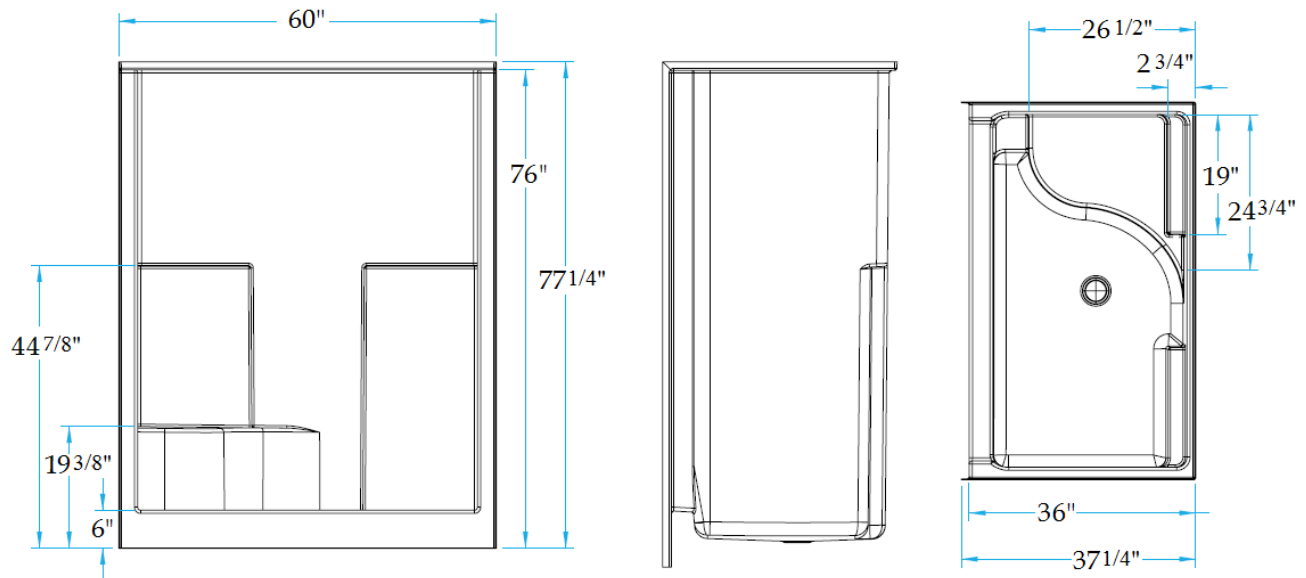

Dendron
60 x 36 x 76
Standard Threshold Shower

Available in white
Quick Ship in 7 days

Features

- Standard 6" threshold
- Large integral comfort height seat (26" x 19")
- Sturdy shower base with textured floor
- Two accessory shelves (19" x 3")
- Simple, easy, one-piece installation. No walls to fit together, no caulking of seam lines.
- Accommodates a shower door
- Double thick ArmorCore reinforced walls for extra strength that enables bars to be located to fit your individual needs.
- Premium, durable applied acrylic/fiberglass construction
- High Gloss, attractive, and easy to clean
- 3 grab bars, curtain rod, and drain included
- Limited Lifetime Warranty
- Meets or exceeds UPC, IPC, ANSI Z124.1, HUD
- Made in the USA

LH Seat w/ Center Drain	LM6036SH1S1PSL064	1295747
RH Seat w/ Center Drain	LM6036SH1S1PSR064	1295748

HANDED BY SEAT

DENDRON

LM6036SH1S1PSR/L064

Dimensional Tolerance $\pm \frac{3}{8}$ ".

FEATURES lbs Dimensions needed for site preparation should be measured from the unit. Laurel Mountain assumes no responsibility for preparatory work.

Model #	Material	Wall Finish	Pieces	Drain	Seat	Net Wt.	Pkg. Wt.
LM6036SH1S1PSR/L064	AcryliX	Smooth	1	Center	1	235	240

DIMENSIONS

Specifications	inches
Width: Overall / Net	60
Depth: Overall / Net	37 1/4 / 36
Height: Overall / Net	77 1/4 / 76
Enclosure Opening	54
Skirt Height	6
Drain Rough-In (from Back Wall)	15 3/4
Drain Rough-In (from Side Wall)	30
Drain: Diameter / Clearance	3 1/4 / 7/8

FRAMING DIMENSIONS inches

Type	D Depth	W Width	H Height	A	B	C
Alcove	37 1/4	60 1/8	-	Box Out	30	15 3/4

Toll Free: (800) 930-0050
 Fax: (800) 930-0051
www.laurelmountainwhirlpools.com

LAUREL MOUNTAIN

LM6036SH1S1PSR/L064