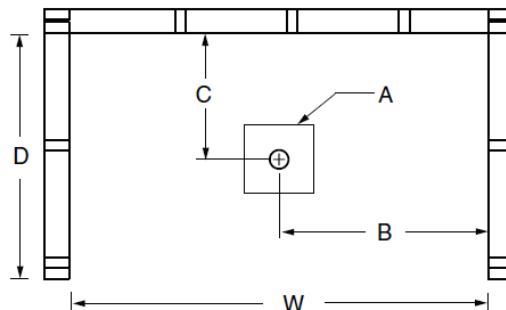

Dendron
60 x 36 x 76
Standard Threshold Shower

Available in white
Quick Ship in 7 days

Features

- Standard 6" threshold
- Large integral comfort height seat (26" x 19")
- Sturdy shower base with textured floor
- Two accessory shelves (19" x 3")
- Simple, easy, one-piece installation. No walls to fit together, no caulking of seam lines.
- Accommodates a shower door
- Double thick ArmorCore reinforced walls for extra strength that enables bars to be located to fit your individual needs.
- Premium, durable applied acrylic/fiberglass construction
- High Gloss, attractive, and easy to clean
- 3 grab bars, curtain rod, and drain included
- Limited Lifetime Warranty
- Meets or exceeds UPC, IPC, ANSI Z124.1, HUD
- Made in the USA

LH Seat w/ Center Drain	LM6036SH1S1PSL064	1295747
RH Seat w/ Center Drain	LM6036SH1S1PSR064	1295748

HANDED BY SEAT

DENDRON

LM6036SH1S1PSR/L064

Dimensional Tolerance $\pm \frac{3}{8}$ ".

FEATURES lbs Dimensions needed for site preparation should be measured from the unit. Laurel Mountain assumes no responsibility for preparatory work.

Model #	Material	Wall Finish	Pieces	Drain	Seat	Net Wt.	Pkg. Wt.
LM6036SH1S1PSR/L064	AcryliX	Smooth	1	Center	1	235	240

DIMENSIONS

Specifications	inches
Width: Overall / Net	60
Depth: Overall / Net	37 1/4 / 36
Height: Overall / Net	77 1/4 / 76
Enclosure Opening	54
Skirt Height	6
Drain Rough-In (from Back Wall)	15 3/4
Drain Rough-In (from Side Wall)	30
Drain: Diameter / Clearance	3 1/4 / 7/8

FRAMING DIMENSIONS inches

Type	D Depth	W Width	H Height	A	B	C
Alcove	37 1/4	60 1/8	-	Box Out	30	15 3/4

Toll Free: (800) 930-0050
 Fax: (800) 930-0051
www.laurelmountainwhirlpools.com

LAUREL MOUNTAIN

LM6036SH1S1PSR/L064