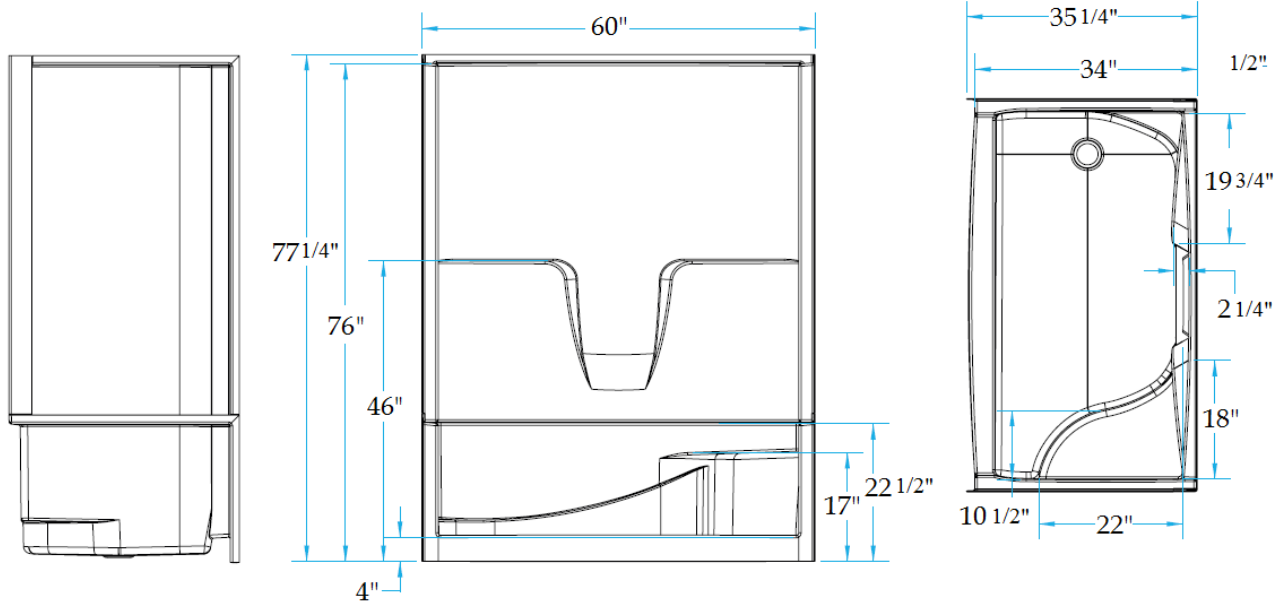

**Coeburn**  
**60 x 34 x 76**  
**Low Threshold Shower**

Available in white

**Features**

- Easy entry, low, 4" threshold
- Integral comfort molded seat
- Sturdy shower base with textured floor
- Two accessory shelves
- Simple, easy, 4-piece installation from front or rear
- Accommodates a shower door
- Double thick ArmorCore reinforced walls for extra strength that enables bars to be located to fit your individual needs.
- Premium, durable applied acrylic/fiberglass construction
- High Gloss, attractive, and easy to clean
- 3 grab bars, curtain rod, and drain included
- Limited Lifetime Warranty
- Meets or exceeds UPC, IPC, ANSI Z124.1, HUD
- Made in the USA

LH Drain w/ RH Seat	LM6034SH1S4PSL064	1295745
RH Drain w/ LH Seat	LM6034SH1S4PSR064	1295746

Dimensional Tolerance  $\pm \frac{3}{8}$ ".

**FEATURES** lbs Dimensions needed for site preparation should be measured from the unit. Laurel Mountain assumes no responsibility for preparatory work.

Model #	Material	Wall Finish	Pieces	Drain	Seat	Net Wt.	Pkg. Wt.
LM6034SH1S4PSR/L064	AcryIX	Smooth	4	L/R	1	275	280

**DIMENSIONS** inches

Specifications	inches
Width: Overall / Net	60
Depth: Overall / Net	35 1/4 / 34
Height: Overall / Net	77 1/4 / 76
Enclosure Opening	55
Skirt Height	4
Drain Rough-In (from Back Wall)	16 3/4
Drain Rough-In (from Side Wall)	8 1/2
Drain: Diameter / Clearance	3 1/4 / 3/4

**FRAMING DIMENSIONS** inches

Type	D Depth	W Width	H Height	A	B	C
Alcove	35 1/4	60	-	Box Out	8 1/2	16 3/4

Toll Free: (800) 930-0050  
 Fax: (800) 930-0051  
 www.laurelmountainbath.com

LAUREL MOUNTAIN

LM6034SH1S4PSR/L064