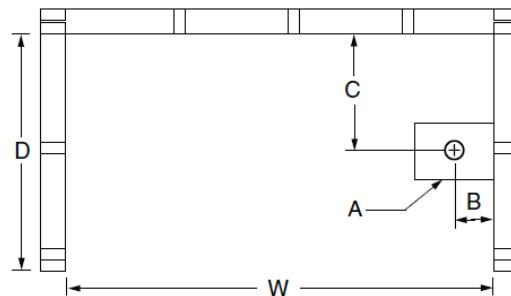

**Coeburn**  
**60 x 34 x 76**  
**Low Threshold Shower**

Available in white

**Features**

- Easy entry, low, 4" threshold
- Integral comfort molded seat
- Sturdy shower base with textured floor
- Two accessory shelves
- Simple, easy, 4-piece installation from front or rear
- Accommodates a shower door
- Double thick ArmorCore reinforced walls for extra strength that enables bars to be located to fit your individual needs.
- Premium, durable applied acrylic/fiberglass construction
- High Gloss, attractive, and easy to clean
- 3 grab bars, curtain rod, and drain included
- Limited Lifetime Warranty
- Meets or exceeds UPC, IPC, ANSI Z124.1, HUD
- Made in the USA

LH Drain w/ RH Seat	LM6034SH1S4PSL064	1295745
RH Drain w/ LH Seat	LM6034SH1S4PSR064	1295746

Dimensional Tolerance  $\pm \frac{3}{8}$ ".

**FEATURES** lbs Dimensions needed for site preparation should be measured from the unit. Laurel Mountain assumes no responsibility for preparatory work.

Model #	Material	Wall Finish	Pieces	Drain	Seat	Net Wt.	Pkg. Wt.
LM6034SH1S4PSR/L064	AcryIX	Smooth	4	L/R	1	275	280

**DIMENSIONS** inches

Specifications	inches
Width: Overall / Net	60
Depth: Overall / Net	35 1/4 / 34
Height: Overall / Net	77 1/4 / 76
Enclosure Opening	55
Skirt Height	4
Drain Rough-In (from Back Wall)	16 3/4
Drain Rough-In (from Side Wall)	8 1/2
Drain: Diameter / Clearance	3 1/4 / 3/4

**FRAMING DIMENSIONS** inches

Type	D Depth	W Width	H Height	A	B	C
Alcove	35 1/4	60	-	Box Out	8 1/2	16 3/4

Toll Free: (800) 930-0050  
 Fax: (800) 930-0051  
 www.laurelmountainbath.com

LAUREL MOUNTAIN

LM6034SH1S4PSR/L064