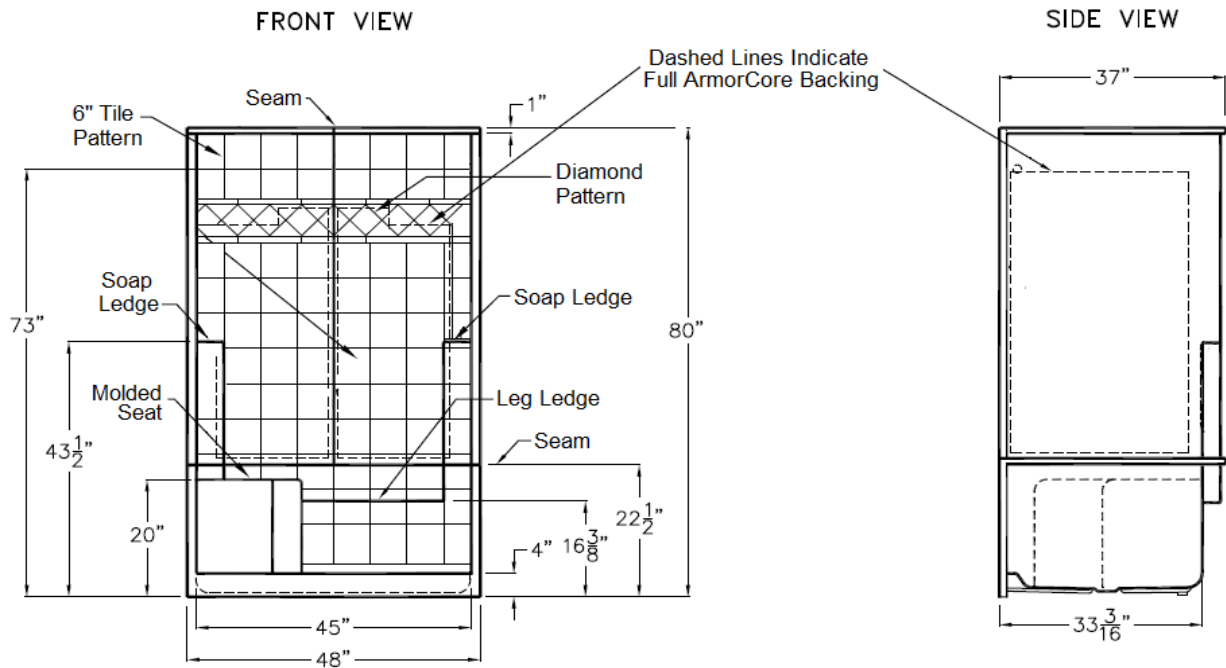

BENTON
48 x 36 x 80
Low Threshold Shower

**Available in white,
biscuit, and bone**
Quick Ship in 7 days

Features

- Easy entry, low, 4" threshold
- Large integral comfort height seat (22" x 13")
- Sturdy shower base with textured floor
- Accessory shelves (10" x 3") and foot ledge (14" x 3")
- Simple, easy, 3 piece installation from front or rear
- Accommodates a shower door
- Full ArmorCore reinforced walls for extra strength that enables grab bars (not included) to be installed w/ flexibility.
- Premium, durable applied acrylic/fiberglass construction
- High Gloss 6" tile pattern with Diamond Accents
- Attractive and easy to clean w/ a Limited Lifetime Warranty
- Meets or exceeds UPC, IPC, ANSI Z124.1, NAHB, HUD, FHA
- Made in the USA

**ArmorCore
Reinforced Walls**

**Low Step,
Easy Entry**

Integral Seat

Seat

Model #

Item #

RH	LM3648SH1S3PR	639312
LH	LM3648SH1S3PL	639297

SUBMITTAL DATA

DUE TO THE NATURE OF THE MATERIALS,
UNIT DIMENSIONS MAY VARY ± 1/2 INCH

Accessible Shower Stall

THE SHOWER ENCLOSURE SHALL BE LAUREL MOUNTAIN MODEL LM3648SH1S TILE 3 PIECE 48" APPLIED ACRYLIC SECTIONAL SHOWER. UNIT HAS LARGE MOLDED SEAT, LEG LEDGE, CORNER SOAP DISHES, TILE FINISH, DIAMOND ACCENTS, AND 4.0" THRESHOLD. THREE PIECE UNIT WITH BASE AND TWO PIECE WALL WITH MIDDLE VERTICAL SEAM. CONFIGURED WITH FULL ARMORCORE BACKING ON WALLS

HANDED BY THE SEAT.

BASE SEAM IS 22 1/2" ABOVE THE BOTTOM OF THE SKIRT.
Unit complies with IAPMOZ124-2011, Home Innovation Research Lab, UPC, HUD, FHA, and CSA B45.5.

LAUREL MOUNTAIN

Drawing#: LM3648SH1S3PBR/L