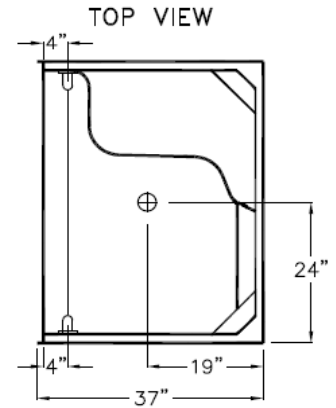

BENTON
48 x 36 x 80
Low Threshold Shower

**Available in white,
biscuit, and bone**
Quick Ship in 7 days

Features

- Easy entry, low, 4" threshold
- Large integral comfort height seat (22" x 13")
- Sturdy shower base with textured floor
- Accessory shelves (10" x 3") and foot ledge (14" x 3")
- Simple, easy, 3 piece installation from front or rear
- Accommodates a shower door
- Full ArmorCore reinforced walls for extra strength that enables grab bars (not included) to be installed w/ flexibility.
- Premium, durable applied acrylic/fiberglass construction
- High Gloss 6" tile pattern with Diamond Accents
- Attractive and easy to clean w/ a Limited Lifetime Warranty
- Meets or exceeds UPC, IPC, ANSI Z124.1, NAHB, HUD, FHA
- Made in the USA

**ArmorCore
Reinforced Walls**

**Low Step,
Easy Entry**

Integral Seat

Seat

Model #

Item #

RH	LM3648SH1S3PR	639312
LH	LM3648SH1S3PL	639297

SUBMITTAL DATA

DUE TO THE NATURE OF THE MATERIALS,
UNIT DIMENSIONS MAY VARY ± 1/2 INCH

Accessible Shower Stall

THE SHOWER ENCLOSURE SHALL BE LAUREL MOUNTAIN MODEL LM3648SH1S TILE 3 PIECE 48" APPLIED ACRYLIC SECTIONAL SHOWER. UNIT HAS LARGE MOLDED SEAT, LEG LEDGE, CORNER SOAP DISHES, TILE FINISH, DIAMOND ACCENTS, AND 4.0" THRESHOLD. THREE PIECE UNIT WITH BASE AND TWO PIECE WALL WITH MIDDLE VERTICAL SEAM. CONFIGURED WITH FULL ARMORCORE BACKING ON WALLS

HANDED BY THE SEAT.

BASE SEAM IS 22 1/2" ABOVE THE BOTTOM OF THE SKIRT.
Unit complies with IAPMOZ124-2011, Home Innovation Research Lab, UPC, HUD, FHA, and CSA B45.5.

LAUREL MOUNTAIN

Drawing#: LM3648SH1S3PBR/L