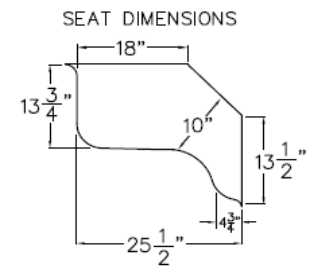

BENTON
48 x 36 x 80
Low Threshold Shower

**Available in white,
biscuit, and bone**
Quick Ship in 7 days

Features

- Easy entry, low, 4" threshold
- Large integral comfort height seat (22" x 13")
- Sturdy shower base with textured floor
- Accessory shelves (10" x 3") and foot ledge (14" x 3")
- Simple, easy, 3 piece installation from front or rear
- Accommodates a shower door
- Full ArmorCore reinforced walls for extra strength that enables grab bars (not included) to be installed w/ flexibility.
- Premium, durable applied acrylic/fiberglass construction
- High Gloss 6" tile pattern with Diamond Accents
- Attractive and easy to clean w/ a Limited Lifetime Warranty
- Meets or exceeds UPC, IPC, ANSI Z124.1, NAHB, HUD, FHA
- Made in the USA

**ArmorCore
Reinforced Walls**

**Low Step,
Easy Entry**

Integral Seat

Seat

Model #

Item #

RH	LM3648SH1S3PR	639312
LH	LM3648SH1S3PL	639297

SUBMITTAL DATA

DUE TO THE NATURE OF THE MATERIALS,
UNIT DIMENSIONS MAY VARY ± 1/2 INCH

Accessible Shower Stall

THE SHOWER ENCLOSURE SHALL BE LAUREL MOUNTAIN MODEL LM3648SH1S TILE 3 PIECE 48" APPLIED ACRYLIC SECTIONAL SHOWER. UNIT HAS LARGE MOLDED SEAT, LEG LEDGE, CORNER SOAP DISHES, TILE FINISH, DIAMOND ACCENTS, AND 4.0" THRESHOLD. THREE PIECE UNIT WITH BASE AND TWO PIECE WALL WITH MIDDLE VERTICAL SEAM. CONFIGURED WITH FULL ARMORCORE BACKING ON WALLS

HANDED BY THE SEAT.

BASE SEAM IS 22 1/2" ABOVE THE BOTTOM OF THE SKIRT.
Unit complies with IAPMOZ124-2011, Home Innovation Research Lab, UPC, HUD, FHA, and CSA B45.5.

LAUREL MOUNTAIN

Drawing#: LM3648SH1S3PBR/L