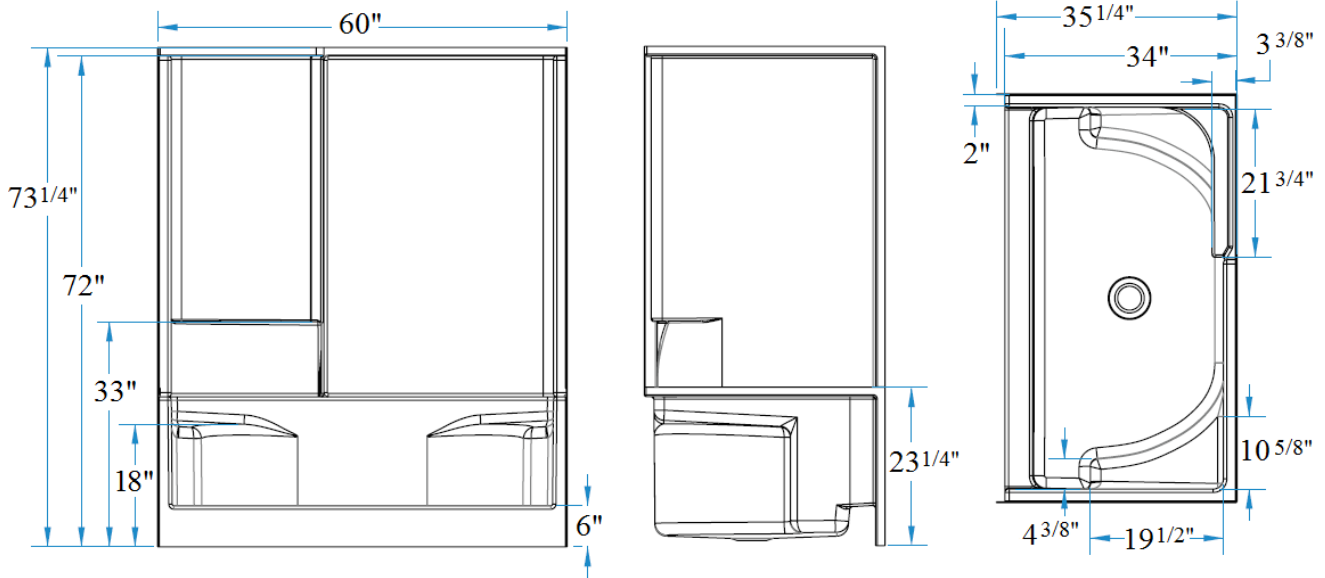

Amherst 60 x 34 x 72 Standard Threshold Shower

Available in white
Quick Ship in 7 days

Features

- Standard 6" threshold
- Two integral molded seats
- Sturdy shower base with textured floor
- Accessory shelf
- Simple, easy, 3-piece installation from front or rear
- Accommodates a shower door
- Double thick ArmorCore reinforced walls for extra strength that enables bars to be located to fit your individual needs.
- Premium, durable applied acrylic/fiberglass construction
- High Gloss, attractive, and easy to clean
- 3 grab bars, curtain rod, and drain included
- Limited Lifetime Warranty
- Meets or exceeds UPC, IPC, ANSI Z124.1, HUD
- Made in the USA

Two Seats with
Center Drain

LM6034SH2S3PSC064

1295740

HANDED BY DRAIN

AMHERST

LM6034SH2S3PSC064

Dimensional Tolerance $\pm \frac{3}{8}$ ".

FEATURES lbs Dimensions needed for site preparation should be measured from the unit. Laurel Mountain assumes no responsibility for preparatory work.

Model #	Material	Wall Finish	Pieces	Drain	Seat	Net Wt.	Pkg. Wt.
LM6034SH2S3PSC064	AcrylX	Smooth	3	Center	2 seats	219	222

DIMENSIONS inches

Specifications	inches
Width: Overall / Net	60
Depth: Overall / Net	35 1/4 / 34
Height: Overall / Net	73 1/4 / 72
Enclosure Opening	56
Skirt Height	6
Drain Rough-In (from Back Wall)	15 3/4
Drain Rough-In (from Side Wall)	30
Drain: Diameter / Clearance	3 1/4 / 3/4

FRAMING DIMENSIONS inches

Type	D Depth	W Width	H Height	A	B	C
Alcove	35 1/4	60 1/8	-	Box Out	30	15 3/4

Toll Free: (800) 930-0050
 Fax: (800) 930-0051
www.laurelmountainwhirlpools.com

LAUREL MOUNTAIN

LM6034SH2S3PSC064