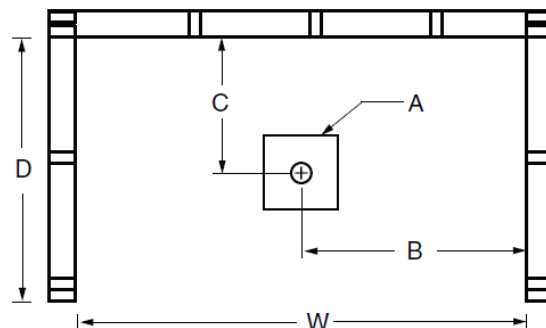

Amherst 60 x 34 x 72 Standard Threshold Shower

Available in white
Quick Ship in 7 days

Features

- Standard 6" threshold
- Two integral molded seats
- Sturdy shower base with textured floor
- Accessory shelf
- Simple, easy, 3-piece installation from front or rear
- Accommodates a shower door
- Double thick ArmorCore reinforced walls for extra strength that enables bars to be located to fit your individual needs.
- Premium, durable applied acrylic/fiberglass construction
- High Gloss, attractive, and easy to clean
- 3 grab bars, curtain rod, and drain included
- Limited Lifetime Warranty
- Meets or exceeds UPC, IPC, ANSI Z124.1, HUD
- Made in the USA

Two Seats with
Center Drain

LM6034SH2S3PSC064

1295740

HANDED BY DRAIN

AMHERST

LM6034SH2S3PSC064

Dimensional Tolerance $\pm \frac{3}{8}$ ".

FEATURES lbs Dimensions needed for site preparation should be measured from the unit. Laurel Mountain assumes no responsibility for preparatory work.

Model #	Material	Wall Finish	Pieces	Drain	Seat	Net Wt.	Pkg. Wt.
LM6034SH2S3PSC064	AcrylX	Smooth	3	Center	2 seats	219	222

DIMENSIONS inches

Specifications	inches
Width: Overall / Net	60
Depth: Overall / Net	35 1/4 / 34
Height: Overall / Net	73 1/4 / 72
Enclosure Opening	56
Skirt Height	6
Drain Rough-In (from Back Wall)	15 3/4
Drain Rough-In (from Side Wall)	30
Drain: Diameter / Clearance	3 1/4 / 3/4

FRAMING DIMENSIONS inches

Type	D Depth	W Width	H Height	A	B	C
Alcove	35 1/4	60 1/8	-	Box Out	30	15 3/4

Toll Free: (800) 930-0050
 Fax: (800) 930-0051
www.laurelmountainwhirlpools.com

LAUREL MOUNTAIN

LM6034SH2S3PSC064