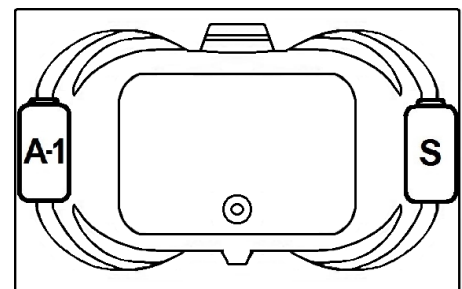

**\*All dimensions are +/- 1/2" and subject to change without notice\***  
**Confirm specifications before installation**

Standard (S) Pump Location and  
Alternate (A-1) Pump locations.

### Technical Information

- Cut-Out Dimensions: 58" x 40"
- Weight: 170 lbs.
- Water Depth to Overflow: 15 3/4"
- Water Operating Level: 44 gal.
- Water Capacity: 90 gal.
- Sump Dimension: 38" x 25"