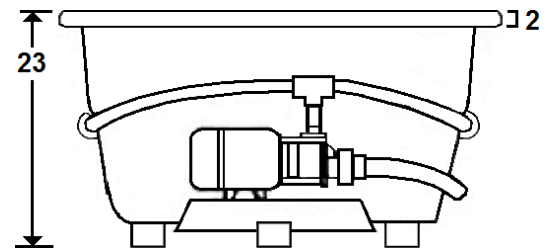

Standard (S) Pump Location and
Alternate (A-1) Pump locations.