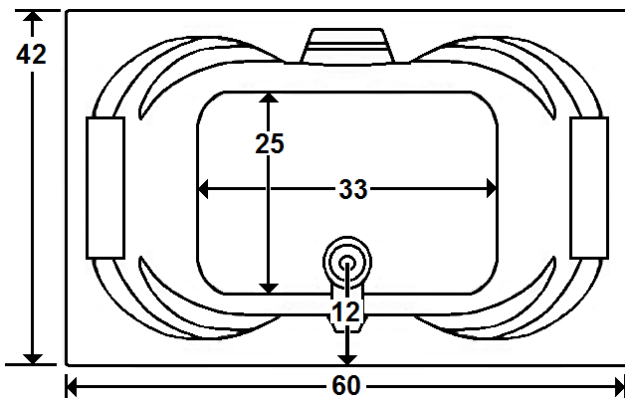

## 60" x 42" Drop-In Acrylic Whirlpool

Model Number  
**4260SW064**  
Drop-In Whirlpool in White

**\*All dimensions are +/- 1/2" and subject to change without notice\***  
**Confirm specifications before installation**

Standard (S) Pump Location and  
Alternate (A-1) Pump locations.

### Technical Information

- Cut-Out Dimensions: 58" x 40"
- Weight: 170 lbs.
- Water Depth to Overflow: 15 3/4"
- Water Operating Level: 44 gal.
- Water Capacity: 90 gal.
- Sump Dimension: 38" x 25"