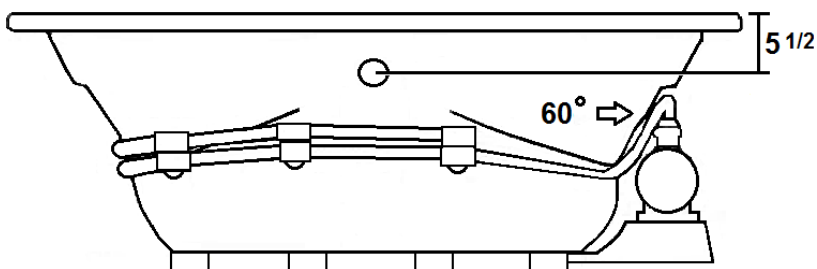

### Features

- Color-matched jet trim & Pillows included
- 10 Self draining, adjustable hydrotherapy jets
- 3-Speed control for the 13 Amp pump
- Constructed of high-gloss durable acrylic
- Pre-leveled base for easy installation
- Radiant Heat & Inline Heater available
- Mood lights & Music system available
- Silent Pump upgrade available
- Made in the USA

**\*All dimensions are +/- 1/2" and subject to change without notice\***  
**Confirm specifications before installation**

Standard (S) Pump Location and  
Alternate (A-1) Pump locations.

### Technical Information

- Cut-Out Dimensions: 58" x 40"
- Weight: 170 lbs.
- Water Depth to Overflow: 15 3/4"
- Water Operating Level: 44 gal.
- Water Capacity: 90 gal.
- Sump Dimension: 38" x 25"