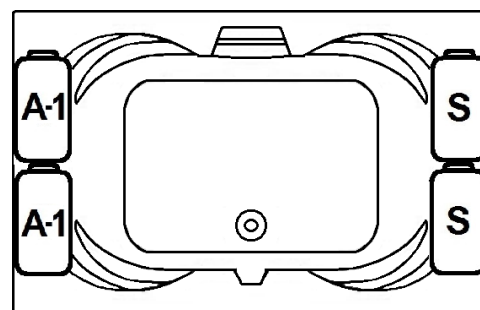

SENECA I

60" x 42" Drop-In Acrylic Combo

Model Number
4260SWA064
Drop-In Combo in White

Features

- Color-matched jet trim and air controls
- 10 Self draining, adjustable hydrotherapy jets
- 24 high output lateral air injectors
- Constructed of high-gloss durable acrylic
- Pre-leveled base for east installation
- 3-Speed control for the 13.5 Amp pump
- 12.0 Amp variable speed blower
- Radiant Heat & Inline Heater available
- Mood lights & Music system available
- Silent Pump upgrade available
- Made in the USA

All dimensions are +/- 1/2" and subject to change without notice
Confirm specifications before installation

Standard (S) Pump Location and Alternate (A-1) Pump locations.

Technical Information

- Cut-Out Dimensions: 58" x 40"
- Weight: 235 lbs.
- Water Depth to Overflow: 15 3/4"
- Water Operating Level: 44 gal.
- Water Capacity: 90 gal.
- Sump Dimension: 38" x 25"