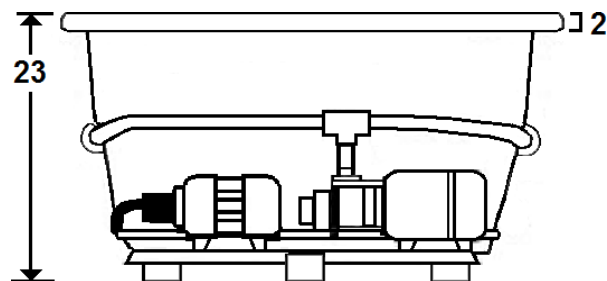

SENECA I

60" x 42" Drop-In Acrylic Combo

Model Number
4260SWA064
Drop-In Combo in White

Features

- Color-matched jet trim and air controls
- 10 Self draining, adjustable hydrotherapy jets
- 24 high output lateral air injectors
- Constructed of high-gloss durable acrylic
- Pre-leveled base for east installation
- 3-Speed control for the 13.5 Amp pump
- 12.0 Amp variable speed blower
- Radiant Heat & Inline Heater available
- Mood lights & Music system available
- Silent Pump upgrade available
- Made in the USA

All dimensions are +/- 1/2" and subject to change without notice
Confirm specifications before installation

Standard (S) Pump Location and Alternate (A-1) Pump locations.

Technical Information

- Cut-Out Dimensions: 58" x 40"
- Weight: 235 lbs.
- Water Depth to Overflow: 15 3/4"
- Water Operating Level: 44 gal.
- Water Capacity: 90 gal.
- Sump Dimension: 38" x 25"