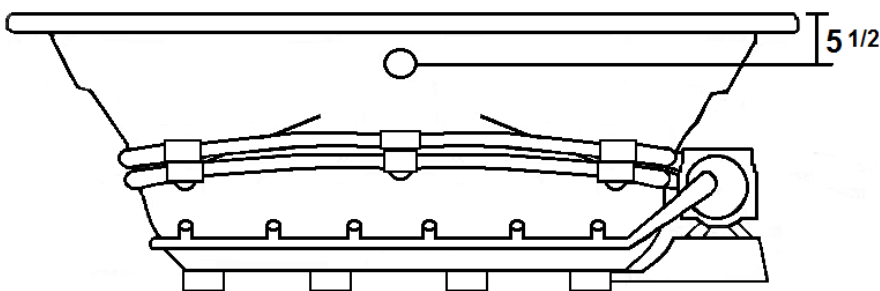

SENECA I

60" x 42" Drop-In Acrylic Combo

Model Number
4260SWA064
Drop-In Combo in White

Features

- Color-matched jet trim and air controls
- 10 Self draining, adjustable hydrotherapy jets
- 24 high output lateral air injectors
- Constructed of high-gloss durable acrylic
- Pre-leveled base for east installation
- 3-Speed control for the 13.5 Amp pump
- 12.0 Amp variable speed blower
- Radiant Heat & Inline Heater available
- Mood lights & Music system available
- Silent Pump upgrade available
- Made in the USA

All dimensions are +/- 1/2" and subject to change without notice
Confirm specifications before installation

Standard (S) Pump Location and Alternate (A-1) Pump locations.

Technical Information

- Cut-Out Dimensions: 58" x 40"
- Weight: 235 lbs.
- Water Depth to Overflow: 15 3/4"
- Water Operating Level: 44 gal.
- Water Capacity: 90 gal.
- Sump Dimension: 38" x 25"