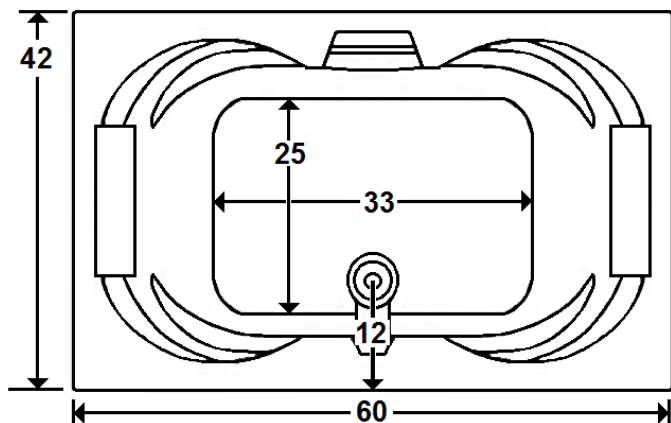

SENECA I

60" x 42" Drop-In Acrylic Combo

Model Number
4260SWA064
Drop-In Combo in White

Features

- Color-matched jet trim and air controls
- 10 Self draining, adjustable hydrotherapy jets
- 24 high output lateral air injectors
- Constructed of high-gloss durable acrylic
- Pre-leveled base for east installation
- 3-Speed control for the 13.5 Amp pump
- 12.0 Amp variable speed blower
- Radiant Heat & Inline Heater available
- Mood lights & Music system available
- Silent Pump upgrade available
- Made in the USA

All dimensions are +/- 1/2" and subject to change without notice
Confirm specifications before installation

Standard (S) Pump Location and Alternate (A-1) Pump locations.

Technical Information

- Cut-Out Dimensions: 58" x 40"
- Weight: 235 lbs.
- Water Depth to Overflow: 15 3/4"
- Water Operating Level: 44 gal.
- Water Capacity: 90 gal.
- Sump Dimension: 38" x 25"