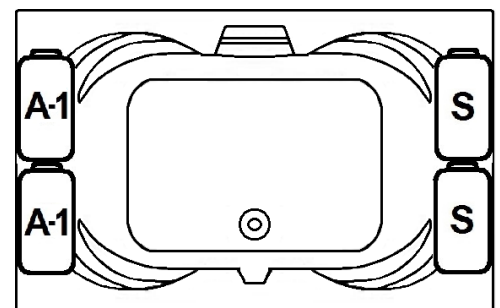

SENECA III

72" x 48" Drop-In Acrylic Combo

Model Number
4872SWA064
Drop-In Combo in White

Features

- Color-matched jet trim and air controls
- 10 adjustable hydrotherapy jets
- 28 high output lateral air injectors
- Pillows included
- Constructed of high-gloss durable acrylic
- 3-Speed control for the 13.5 Amp pump
- 12.0 Amp variable speed blower
- Inline heater available – LM300
- Mood light available – LM522
- Pre-leveled base for easy installation
- Made in the USA

All dimensions are +/- 1/2" and subject to change without notice
Confirm specifications before installation

Standard (S) Pump Location and Alternate (A-1) Pump locations.

Technical Information

- Cut-Out Dimensions: 70 1/2" x 46"
- Weight: 235 lbs.
- Water Depth to Overflow: 16 1/4"
- Water Operating Level: 65 gal.
- Water Capacity: 112 gal.
- Sump Dimension: 42" x 31"