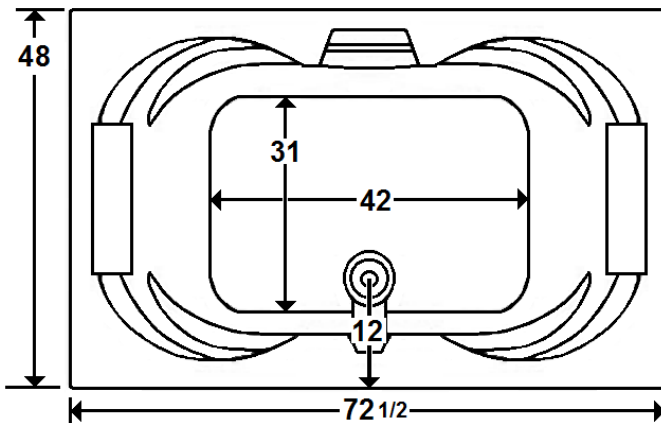

SENECA III

72" x 48" Drop-In Acrylic Combo

Model Number
4872SWA064
Drop-In Combo in White

Features

- Color-matched jet trim and air controls
- 10 adjustable hydrotherapy jets
- 28 high output lateral air injectors
- Pillows included
- Constructed of high-gloss durable acrylic
- 3-Speed control for the 13.5 Amp pump
- 12.0 Amp variable speed blower
- Inline heater available – LM300
- Mood light available – LM522
- Pre-leveled base for easy installation
- Made in the USA

All dimensions are +/- 1/2" and subject to change without notice
Confirm specifications before installation

Standard (S) Pump Location and Alternate (A-1) Pump locations.

Technical Information

- Cut-Out Dimensions: 70 1/2" x 46"
- Weight: 235 lbs.
- Water Depth to Overflow: 16 1/4"
- Water Operating Level: 65 gal.
- Water Capacity: 112 gal.
- Sump Dimension: 42" x 31"