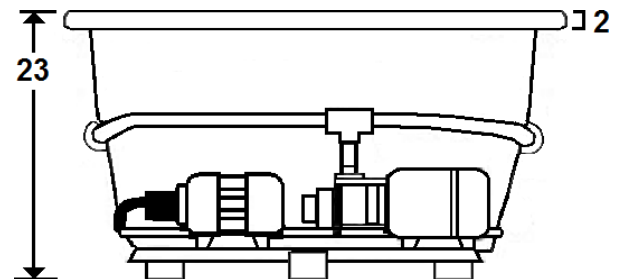

SENECA III

72" x 48" Drop-In Acrylic Combo

Model Number
4872SWA064
Drop-In Combo in White

Features

- Color-matched jet trim and air controls
- 10 adjustable hydrotherapy jets
- 28 high output lateral air injectors
- Pillows included
- Constructed of high-gloss durable acrylic
- 3-Speed control for the 13.5 Amp pump
- 12.0 Amp variable speed blower
- Inline heater available – LM300
- Mood light available – LM522
- Pre-leveled base for easy installation
- Made in the USA

All dimensions are +/- 1/2" and subject to change without notice
Confirm specifications before installation

Standard (S) Pump Location and Alternate (A-1) Pump locations.

Technical Information

- Cut-Out Dimensions: 70 1/2" x 46"
- Weight: 235 lbs.
- Water Depth to Overflow: 16 1/4"
- Water Operating Level: 65 gal.
- Water Capacity: 112 gal.
- Sump Dimension: 42" x 31"