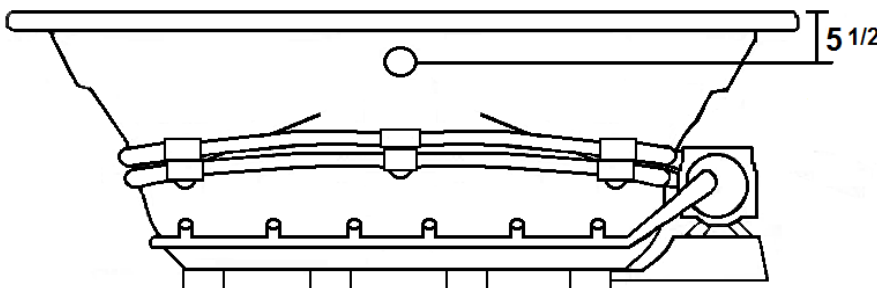

SENECA III

72" x 48" Drop-In Acrylic Combo

Model Number
4872SWA064
Drop-In Combo in White

Features

- Color-matched jet trim and air controls
- 10 adjustable hydrotherapy jets
- 28 high output lateral air injectors
- Pillows included
- Constructed of high-gloss durable acrylic
- 3-Speed control for the 13.5 Amp pump
- 12.0 Amp variable speed blower
- Inline heater available – LM300
- Mood light available – LM522
- Pre-leveled base for easy installation
- Made in the USA

All dimensions are +/- 1/2" and subject to change without notice
Confirm specifications before installation

Standard (S) Pump Location and Alternate (A-1) Pump locations.

Technical Information

- Cut-Out Dimensions: 70 1/2" x 46"
- Weight: 235 lbs.
- Water Depth to Overflow: 16 1/4"
- Water Operating Level: 65 gal.
- Water Capacity: 112 gal.
- Sump Dimension: 42" x 31"