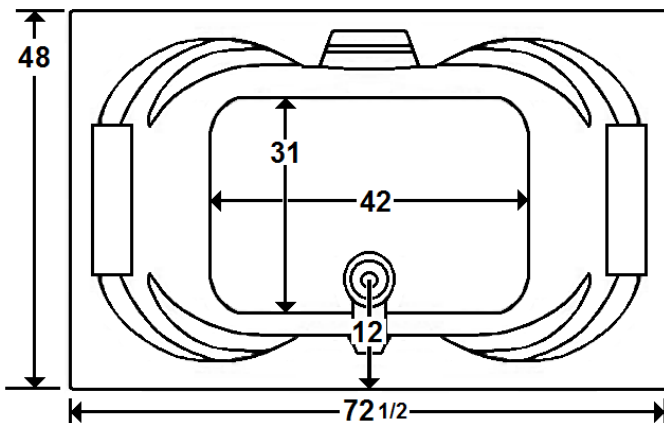

SENECA III

72" x 48" Drop-In Acrylic Air Bath

Model Number
4872STA064
Drop-In Air Bath in White

Features

- 28 high output later air jets
- Color-matched trim
- 12.0 Amp variable speed blower
- Pillows included
- Constructed of high-gloss durable acrylic
- Automatic purge cycle with timer
- Heaters available – LM305
- Mood light available – LM522
- Pre-leveled base for easy installation
- Made in the USA

All dimensions are +/- 1/2" and subject to change without notice
Confirm specifications before installation

Standard (S) Pump Location and Alternate (A-1) Pump location.

Technical Information

- Cut-Out Dimensions: 70 1/2" x 46"
- Weight: 200 lbs.
- Water Depth to Overflow: 16 1/4"
- Water Operating Level: NA
- Water Capacity: 112 gal.
- Sump Dimension: 42" x 31"