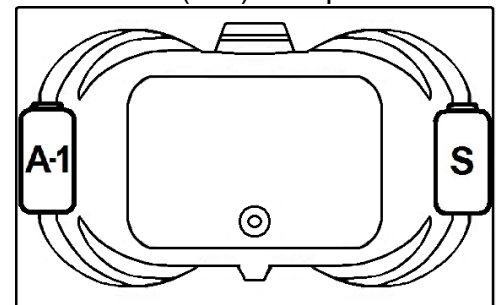

SENECA III

72" x 48" Drop-In Acrylic Air Bath

Model Number
4872STA064
Drop-In Air Bath in White

Features

- 28 high output later air jets
- Color-matched trim
- 12.0 Amp variable speed blower
- Pillows included
- Constructed of high-gloss durable acrylic
- Automatic purge cycle with timer
- Heaters available – LM305
- Mood light available – LM522
- Pre-leveled base for easy installation
- Made in the USA

All dimensions are +/- 1/2" and subject to change without notice
Confirm specifications before installation

Standard (S) Pump Location and Alternate (A-1) Pump location.

Technical Information

- Cut-Out Dimensions: 70 1/2" x 46"
- Weight: 200 lbs.
- Water Depth to Overflow: 16 1/4"
- Water Operating Level: NA
- Water Capacity: 112 gal.
- Sump Dimension: 42" x 31"