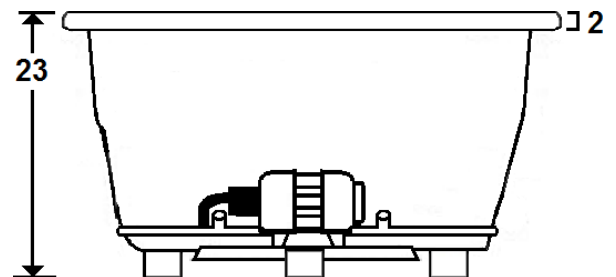

SENECA III

72" x 48" Drop-In Acrylic Air Bath

Model Number
4872STA064
Drop-In Air Bath in White

Features

- 28 high output later air jets
- Color-matched trim
- 12.0 Amp variable speed blower
- Pillows included
- Constructed of high-gloss durable acrylic
- Automatic purge cycle with timer
- Heaters available – LM305
- Mood light available – LM522
- Pre-leveled base for easy installation
- Made in the USA

All dimensions are +/- 1/2" and subject to change without notice
Confirm specifications before installation

Standard (S) Pump Location and Alternate (A-1) Pump location.

Technical Information

- Cut-Out Dimensions: 70 1/2" x 46"
- Weight: 200 lbs.
- Water Depth to Overflow: 16 1/4"
- Water Operating Level: NA
- Water Capacity: 112 gal.
- Sump Dimension: 42" x 31"