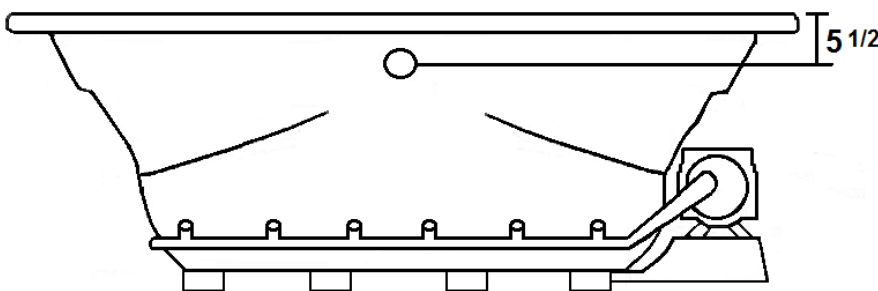

SENECA III

72" x 48" Drop-In Acrylic Air Bath

Model Number
4872STA064
Drop-In Air Bath in White

Features

- 28 high output later air jets
- Color-matched trim
- 12.0 Amp variable speed blower
- Pillows included
- Constructed of high-gloss durable acrylic
- Automatic purge cycle with timer
- Heaters available – LM305
- Mood light available – LM522
- Pre-leveled base for easy installation
- Made in the USA

All dimensions are +/- 1/2" and subject to change without notice
Confirm specifications before installation

Standard (S) Pump Location and Alternate (A-1) Pump location.

Technical Information

- Cut-Out Dimensions: 70 1/2" x 46"
- Weight: 200 lbs.
- Water Depth to Overflow: 16 1/4"
- Water Operating Level: NA
- Water Capacity: 112 gal.
- Sump Dimension: 42" x 31"