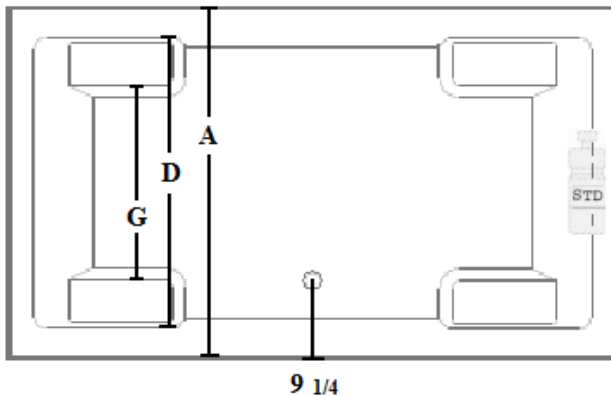

LAUREL MOUNTAIN WHIRLPOOLS

READING I,II,III,IV,V

I WHIRLPOOL 3660RW
AIR BATH 3660RA
COMBO BATH 3660RWA
TUB ONLY 3660RT

III WHIRLPOOL 3672RW
AIR BATH 3672RA
COMBO BATH 3672RWA
TUB ONLY 3672RT

V WHIRLPOOL 4272RW
AIR BATH 4272RA
COMBO BATH 4272RWA
TUB ONLY 4272RT

II WHIRLPOOL 3666RW
AIR BATH 3666RA
COMBO BATH 3666RWA
TUB ONLY 3666RT

IV WHIRLPOOL 4260RW
AIR BATH 4260RA
COMBO BATH 4260RWA
TUB ONLY 4260RT

INSTALLATION NOTES:
Install these acrylic fixtures according to the installation manual. Confirm specifications before starting installation.

*All dimensions are +/- 1/2"

ELECTRICAL REQUIREMENTS:
Whirlpool pump/motor 120V, 20A, 60HZ
Air Blower/Heater 120V, 20A, 60HZ
Dedicated GFCI required.

Undermount - Yes

MODEL #	A	B	C	D	E	F	G	H
3660	36	60	22	29	40	20	19	53
3666	36	66	22	29	46	20	19	60
3672	36	72	22	29	52	20	19	66
4260	42	60	22	35	40	20	24	54
4272	42	72	22	35	52	20	24	66

MODEL #	WATER CAPACITY OPERATING LEVEL	WATER CAPACITY TO OVERFLOW	WATER DEPTH TO OVERFLOW	APPROX. UNIT WT.	SOAKER UNIT WT.
3660 WHIRL / AIR / COMBO	45 gal.	70 gal.	12 7/8	120	75
3666 WHIRL / AIR / COMBO	45 gal.	70 gal.	15 7/8	125	80
3672 WHIRL / AIR / COMBO	55 gal.	80 gal.	15 7/8	135	90
4260 WHIRL / AIR / COMBO	55 gal.	75 gal.	15 7/8	130	85
4272 WHIRL / AIR / COMBO	68 gal.	90 gal.	15 7/8	140	95

Website: www.laurelmountainwhirlpools.com
Email: sales@laurelmountainwhirlpools.com
Phone: 800-930-0050

Sales/Customer Service
26 Nesbitt Rd. Suite 257
New Castle, PA 16105