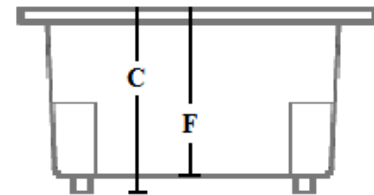

LAUREL MOUNTAIN WHIRLPOOLS

READING I,II,III,IV,V

I WHIRLPOOL 3660RW
AIR BATH 3660RA
COMBO BATH 3660RWA
TUB ONLY 3660RT

III WHIRLPOOL 3672RW
AIR BATH 3672RA
COMBO BATH 3672RWA
TUB ONLY 3672RT

V WHIRLPOOL 4272RW
AIR BATH 4272RA
COMBO BATH 4272RWA
TUB ONLY 4272RT

II WHIRLPOOL 3666RW
AIR BATH 3666RA
COMBO BATH 3666RWA
TUB ONLY 3666RT

IV WHIRLPOOL 4260RW
AIR BATH 4260RA
COMBO BATH 4260RWA
TUB ONLY 4260RT

INSTALLATION NOTES:
Install these acrylic fixtures according to the installation manual. Confirm specifications before starting installation.

*All dimensions are +/- 1/2"

ELECTRICAL REQUIREMENTS:
Whirlpool pump/motor 120V, 20A, 60HZ
Air Blower/Heater 120V, 20A, 60HZ
Dedicated GFCI required.

Undermount - Yes

MODEL #	A	B	C	D	E	F	G	H
3660	36	60	22	29	40	20	19	53
3666	36	66	22	29	46	20	19	60
3672	36	72	22	29	52	20	19	66
4260	42	60	22	35	40	20	24	54
4272	42	72	22	35	52	20	24	66

MODEL #	WATER CAPACITY OPERATING LEVEL	WATER CAPACITY TO OVERFLOW	WATER DEPTH TO OVERFLOW	APPROX. UNIT WT.	SOAKER UNIT WT.
3660 WHIRL / AIR / COMBO	45 gal.	70 gal.	12 7/8	120	75
3666 WHIRL / AIR / COMBO	45 gal.	70 gal.	15 7/8	125	80
3672 WHIRL / AIR / COMBO	55 gal.	80 gal.	15 7/8	135	90
4260 WHIRL / AIR / COMBO	55 gal.	75 gal.	15 7/8	130	85
4272 WHIRL / AIR / COMBO	68 gal.	90 gal.	15 7/8	140	95

Website: www.laurelmountainwhirlpools.com
Email: sales@laurelmountainwhirlpools.com
Phone: 800-930-0050

Sales/Customer Service
26 Nesbitt Rd. Suite 257
New Castle, PA 16105