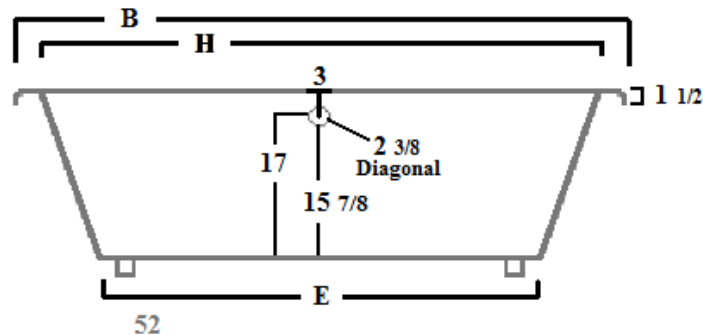

LAUREL MOUNTAIN WHIRLPOOLS

READING I,II,III,IV,V

I WHIRLPOOL 3660RW
AIR BATH 3660RA
COMBO BATH 3660RWA
TUB ONLY 3660RT

III WHIRLPOOL 3672RW
AIR BATH 3672RA
COMBO BATH 3672RWA
TUB ONLY 3672RT

V WHIRLPOOL 4272RW
AIR BATH 4272RA
COMBO BATH 4272RWA
TUB ONLY 4272RT

II WHIRLPOOL 3666RW
AIR BATH 3666RA
COMBO BATH 3666RWA
TUB ONLY 3666RT

IV WHIRLPOOL 4260RW
AIR BATH 4260RA
COMBO BATH 4260RWA
TUB ONLY 4260RT

INSTALLATION NOTES:
Install these acrylic fixtures according to the installation manual. Confirm specifications before starting installation.

*All dimensions are +/- 1/2"

ELECTRICAL REQUIREMENTS:
Whirlpool pump/motor 120V, 20A, 60HZ
Air Blower/Heater 120V, 20A, 60HZ
Dedicated GFCI required.

Undermount - Yes

MODEL #	A	B	C	D	E	F	G	H
3660	36	60	22	29	40	20	19	53
3666	36	66	22	29	46	20	19	60
3672	36	72	22	29	52	20	19	66
4260	42	60	22	35	40	20	24	54
4272	42	72	22	35	52	20	24	66

MODEL #	WATER CAPACITY OPERATING LEVEL	WATER CAPACITY TO OVERFLOW	WATER DEPTH TO OVERFLOW	APPROX. UNIT WT.	SOAKER UNIT WT.
3660 WHIRL / AIR / COMBO	45 gal.	70 gal.	12 7/8	120	75
3666 WHIRL / AIR / COMBO	45 gal.	70 gal.	15 7/8	125	80
3672 WHIRL / AIR / COMBO	55 gal.	80 gal.	15 7/8	135	90
4260 WHIRL / AIR / COMBO	55 gal.	75 gal.	15 7/8	130	85
4272 WHIRL / AIR / COMBO	68 gal.	90 gal.	15 7/8	140	95

Website: www.laurelmountainwhirlpools.com
Email: sales@laurelmountainwhirlpools.com
Phone: 800-930-0050

Sales/Customer Service
26 Nesbitt Rd. Suite 257
New Castle, PA 16105