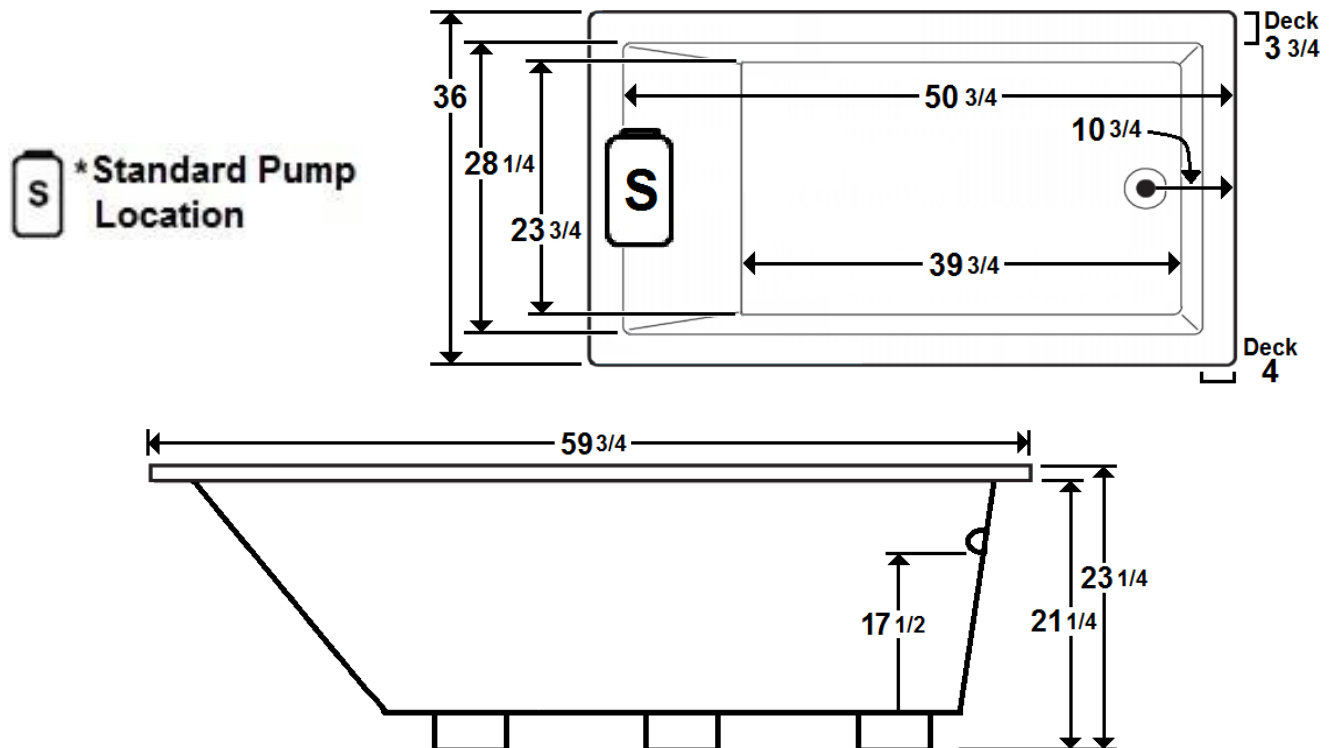

## 60" x 36" Drop-In Acrylic Whirlpool

Model Number  
**6036PW064**  
Drop-In Whirlpool in White

**\*All dimensions are +/- 1/2" and subject to change without notice\***

### Technical Information

- Weight: 158 lbs.
- Water Depth to Overflow: 17 1/2"
- Water Operating Level:
- Water Capacity: 82 gal.
- Sump Dimension: 39 3/4" x 23 3/4"