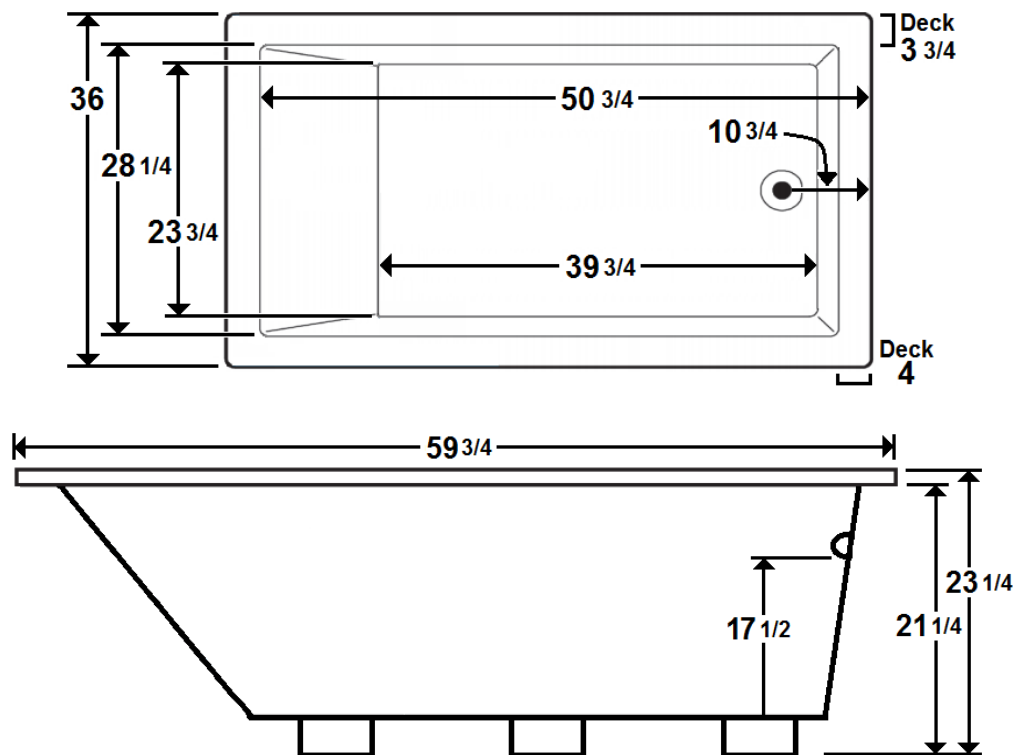

## 60" x 36" Drop-In Acrylic Tub

Model Number  
**6036PT064**  
Drop-In Soaker in White

**\*All dimensions are +/- 1/2" and subject to change without notice\***

### Technical Information

- Weight: 121 lbs.
- Water Depth to Overflow: 17 1/2"
- Water Capacity: 82 gal.
- Sump Dimension: 39 3/4" x 23 3/4"