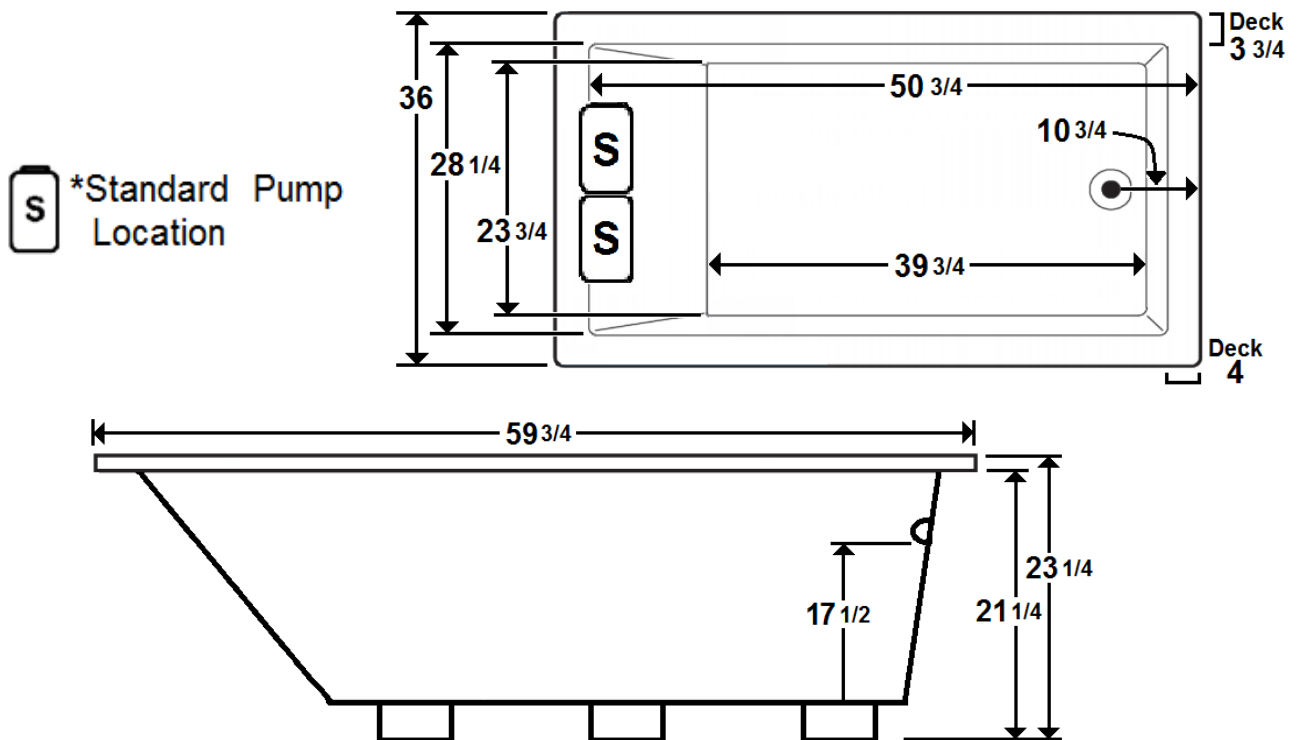

PARKER 5

60" x 36" Drop-In Acrylic Combo Bath

Model Number
6036PWA064
Drop-In Combo Bath in White

Features

- Color-matched jet trim
- 10 adjustable hydrotherapy jets
- 20 high output lateral air jets
- Constructed of high-gloss durable acrylic
- 3-Speed control for the 13 Amp pump
- 12.0 Amp variable speed blower
- Mood light included
- Inline heater available – LM300
- Pre-leveled base for easy installation
- Can be installed as an undermount
- Made in the USA

All dimensions are +/- 1/2" and subject to change without notice

Technical Information

- Weight: 188 lbs.
- Water Depth to Overflow: 17 1/2"
- Water Operating Level:
- Water Capacity: 82 gal.
- Sump Dimension: 39 3/4" x 23 3/4"