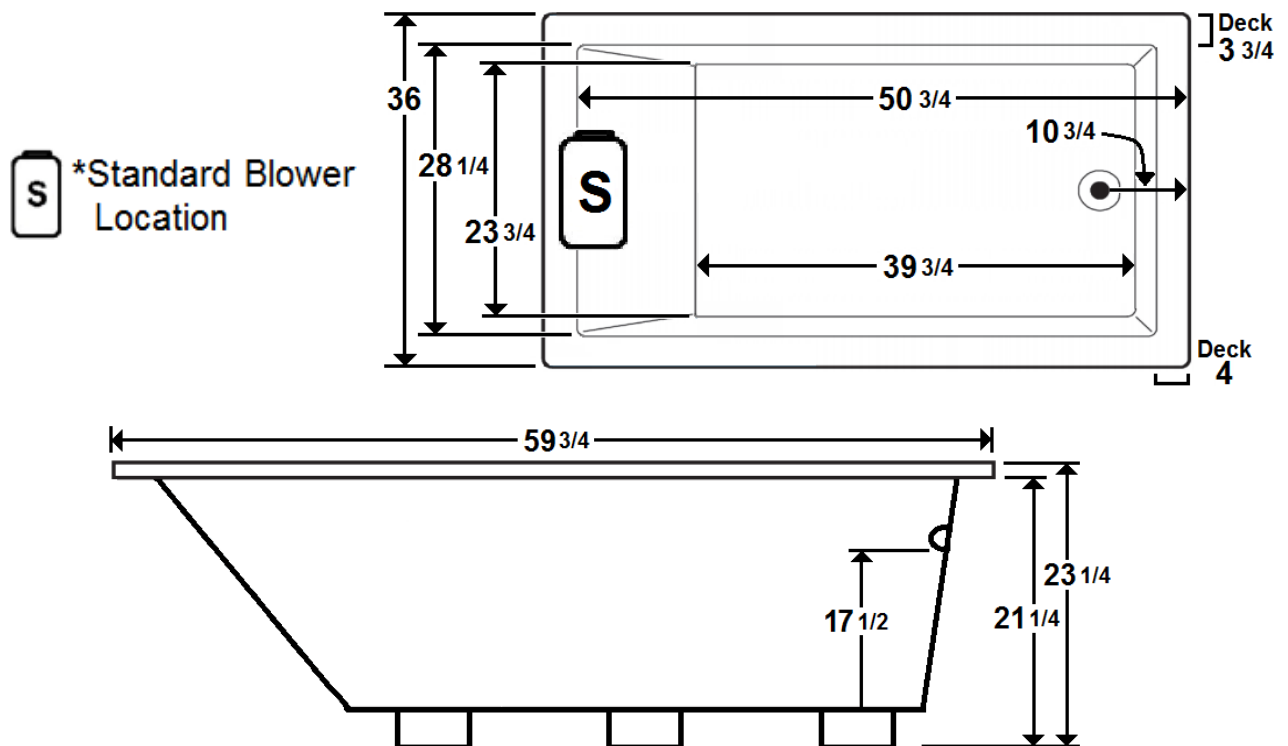

PARKER 5

60" x 36" Drop-In Acrylic Air Bath

Model Number
6036PA064
Drop-In Air Bath in White

Features

- 20 high output lateral air jets
- 10.5 Amp blower / heater
- Variable speed blower with automatic purge
- Includes Wave & Pulse modes
- Includes Chromatherapy
- Constructed of high-gloss durable acrylic
- Deep bathing well
- Transitional / Modern design
- Limited lifetime warranty
- Can be installed as an undermount
- Made in the USA

All dimensions are +/- 1/2" and subject to change without notice

Technical Information

- Weight: 158 lbs.
- Water Depth to Overflow: 17 1/2"
- Water Capacity: 82 gal.
- Sump Dimension: 39 3/4" x 23 3/4"