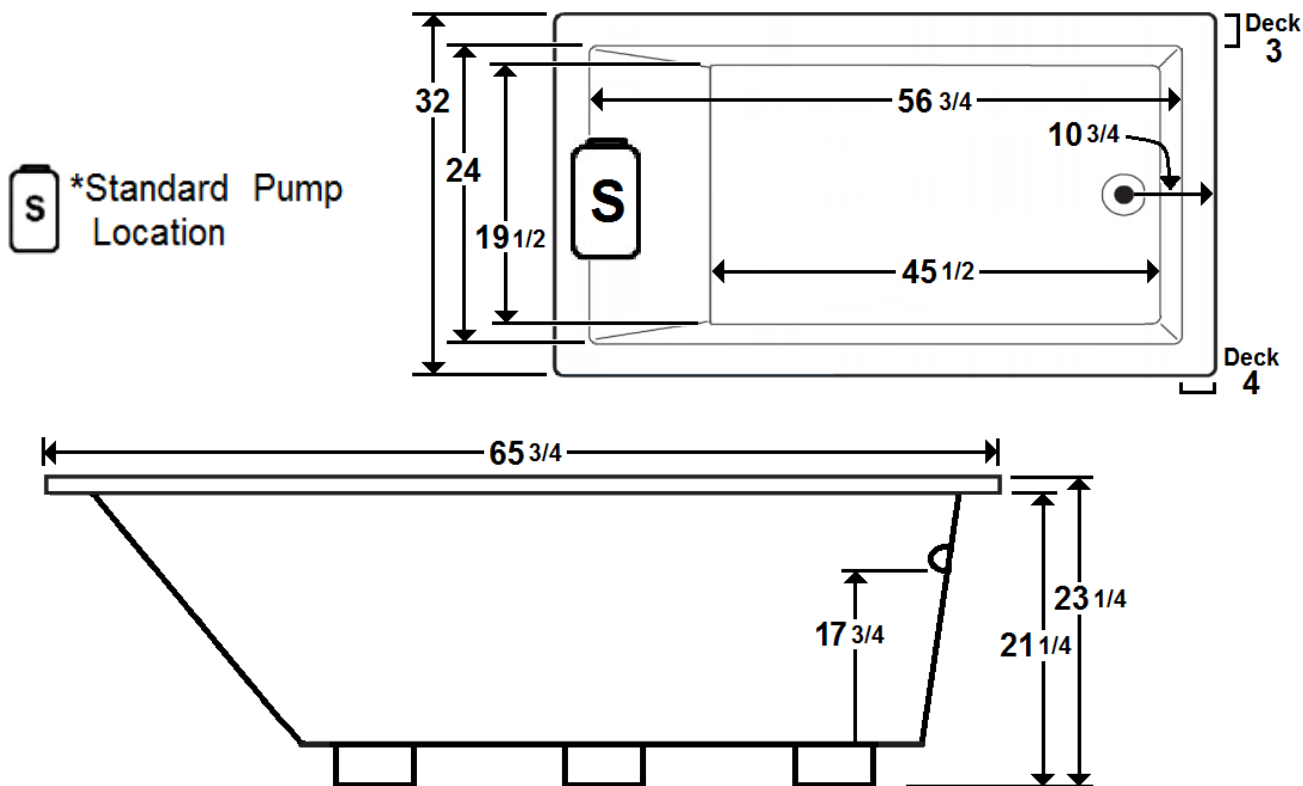

## 66" x 32" Drop-In Acrylic Whirlpool

Model Number  
**6632PW064**  
Drop-In Whirlpool in White

**\*All dimensions are +/- 1/2" and subject to change without notice\***

### Technical Information

- Weight: 129 lbs.
- Water Depth to Overflow: 17 3/4"
- Water Operating Level:
- Water Capacity: 79 gal.
- Sump Dimension: 45 1/2" x 19 1/2"