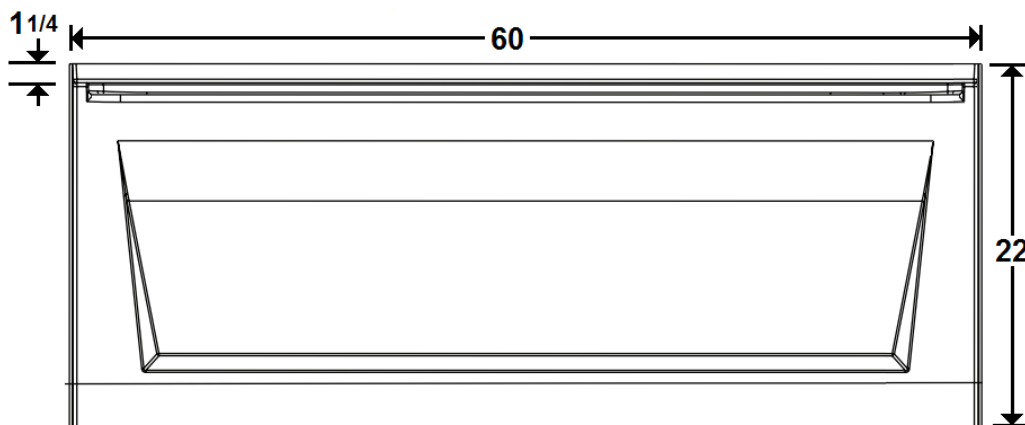

PARKER 21

60" x 32" Skirted Acrylic Whirlpool

Model Number
6032PWSR064
Right Hand Drain Whirlpool in White
6032PWSL064
Left Hand Drain Whirlpool in White

Features

- Color-matched jet trim included
- 10 Self draining, adjustable hydrotherapy jets
- 3-Speed control for the 9 Amp pump
- AFR – Extended Skirt
- Constructed of high-gloss durable acrylic
- Radiant Heat & Inline Heater available
- Mood lights & Music system available
- Silent Pump upgrade available
- Made in the USA

All dimensions are +/- 1/2" and subject to change without notice

***Standard Pump
Location**

This unit **DOES NOT** have removable
access panels on the skirt.

Technical Information

- Weight: 160 lbs.
- Water Depth to Overflow: 14 3/4"
- Water Operating Level:
- Water Capacity: 55 gal.
- Sump Dimension: 46" x 18"