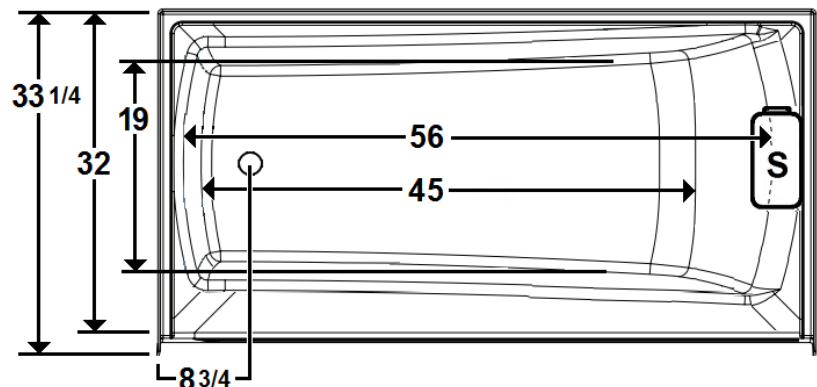

PARKER 21

60" x 32" Skirted Acrylic Whirlpool

Model Number
6032PWSR064
Right Hand Drain Whirlpool in White
6032PWSL064
Left Hand Drain Whirlpool in White

Features

- Color-matched jet trim included
- 10 Self draining, adjustable hydrotherapy jets
- 3-Speed control for the 9 Amp pump
- AFR – Extended Skirt
- Constructed of high-gloss durable acrylic
- Radiant Heat & Inline Heater available
- Mood lights & Music system available
- Silent Pump upgrade available
- Made in the USA

All dimensions are +/- 1/2" and subject to change without notice

***Standard Pump
Location**

This unit **DOES NOT** have removable
access panels on the skirt.

Technical Information

- Weight: 160 lbs.
- Water Depth to Overflow: 14 3/4"
- Water Operating Level:
- Water Capacity: 55 gal.
- Sump Dimension: 46" x 18"