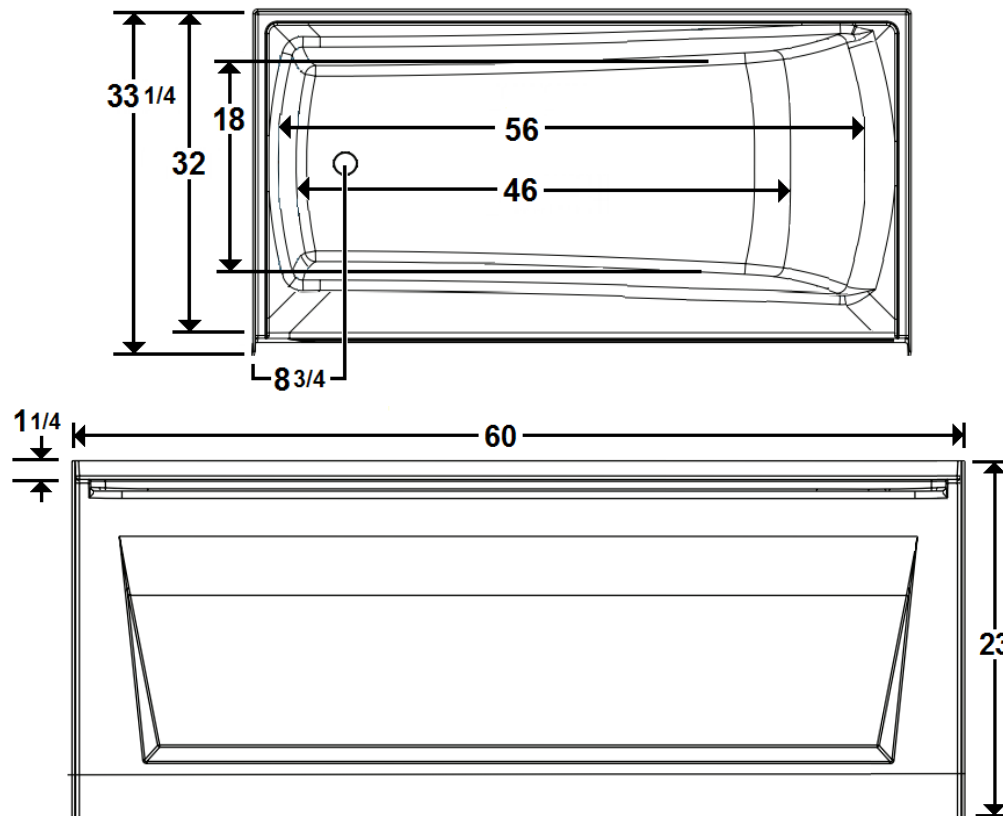

## 60" x 32" Skirted Acrylic Tub

Model Number  
**6032PTSR064**  
Right Hand Drain Soaker in White  
**6032PTSL064**  
Left Hand Drain Soaker in White

**\*All dimensions are +/- 1/2" and subject to change without notice\***

### Technical Information

- Weight: 120 lbs.
- Water Depth to Overflow: 14 3/4"
- Water Capacity: 56 gal.
- Sump Dimension: 46" x 18"