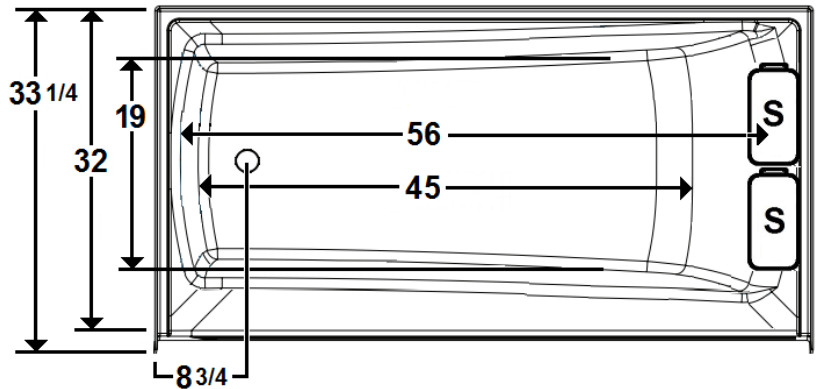

## 60" x 32" Skirted Acrylic Combo Bath

Model Number  
**6032PWASR064**  
 Right Hand Drain Combo Bath in White  
**6032PWASL064**  
 Left Hand Drain Combo Bath in White

### Features

- Color-matched jet trim
- 10 adjustable hydrotherapy jets
- 20 high output lateral air jets
- AFR – Extended Skirt
- Constructed of high-gloss durable acrylic
- 3-Speed control for the 9 Amp pump
- 12.0 Amp variable speed blower
- Inline heater available – LM300
- Mood light included
- Made in the USA

**\*All dimensions are +/- 1/2" and subject to change without notice\***

**\*Standard Pump Location**

This unit **DOES NOT** have removable access panels on the skirt.

### Technical Information

- Weight: 183 lbs.
- Water Depth to Overflow: 14"
- Water Operating Level: 30 gal.
- Water Capacity: 55 gal.
- Sump Dimension: 45" x 19"