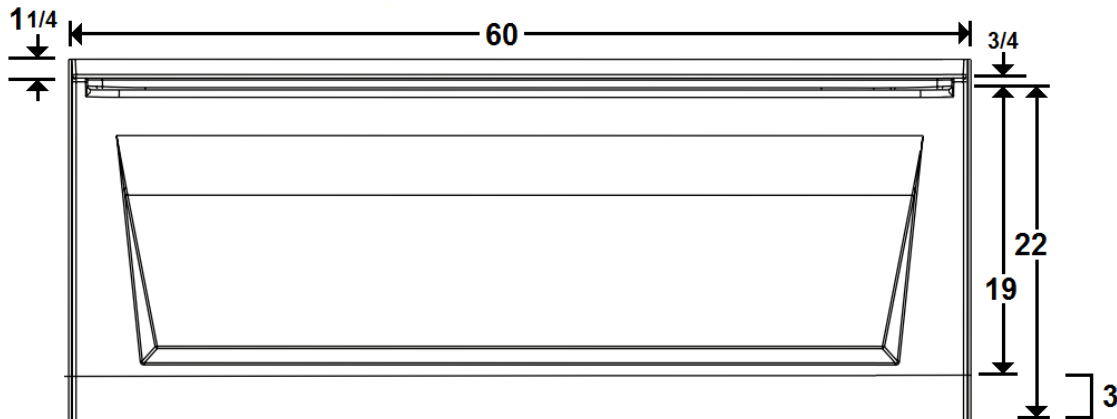

**\*All dimensions are +/- 1/2" and subject to change without notice\***

**\*Standard Pump Location**

This unit **DOES NOT** have removable access panels on the skirt.

### Technical Information

- Weight: 183 lbs.
- Water Depth to Overflow: 14"
- Water Operating Level: 30 gal.
- Water Capacity: 55 gal.
- Sump Dimension: 45" x 19"