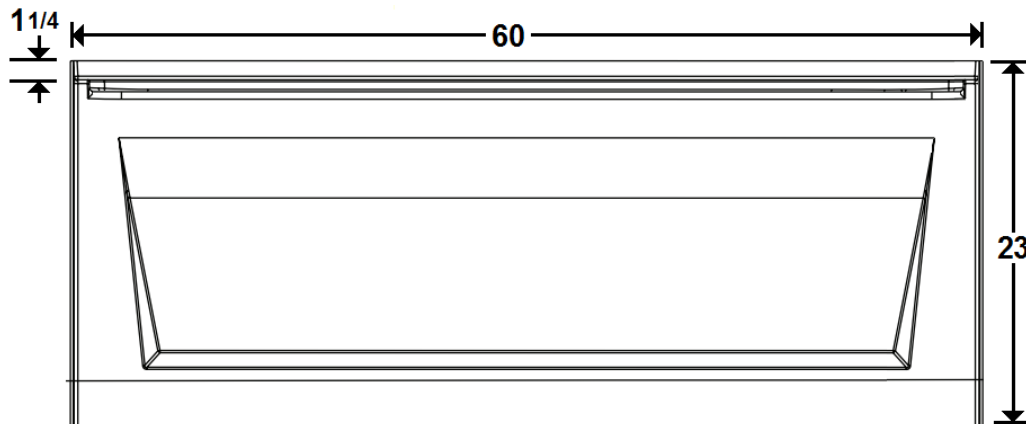

PARKER 21

60" x 32" Skirted Acrylic Air Bath

Model Number
6032PASR064
Right Hand Drain Air Bath in White
6032PASL064
Left Hand Drain Air Bath in White

Features

- 20 high output lateral air jets
- 10.5 Amp blower / heater
- Variable speed blower with automatic purge
- Includes Wave & Pulse Modes
- Includes Chromatherapy
- AFR – Extended Skirt
- Constructed of high-gloss durable acrylic
- Textured slip resistant bottom
- Deep bathing well
- Minimalist design
- Limited lifetime warranty
- Made in the USA

All dimensions are +/- 1/2" and subject to change without notice

***Standard Blower
Location**

**This unit DOES NOT have removable
access panels on the skirt.**

Technical Information

- Weight: 150 lbs.
- Water Depth to Overflow: 14 3/4"
- Water Capacity: 56 gal.
- Sump Dimension: 46" x 18"