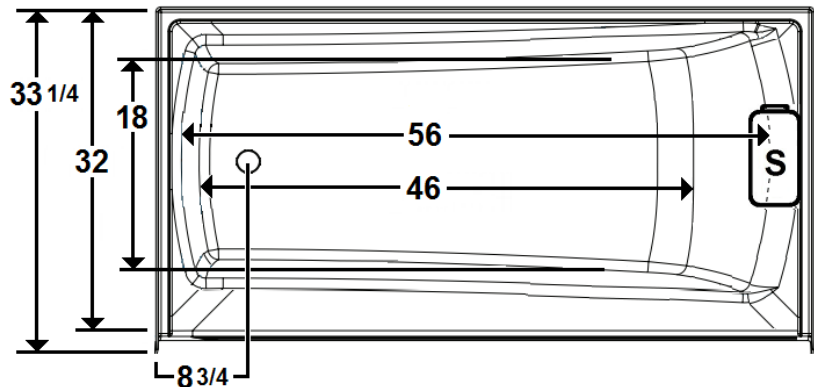

PARKER 21

60" x 32" Skirted Acrylic Air Bath

Model Number
6032PASR064
Right Hand Drain Air Bath in White
6032PASL064
Left Hand Drain Air Bath in White

Features

- 20 high output lateral air jets
- 10.5 Amp blower / heater
- Variable speed blower with automatic purge
- Includes Wave & Pulse Modes
- Includes Chromatherapy
- AFR – Extended Skirt
- Constructed of high-gloss durable acrylic
- Textured slip resistant bottom
- Deep bathing well
- Minimalist design
- Limited lifetime warranty
- Made in the USA

All dimensions are +/- 1/2" and subject to change without notice

***Standard Blower
Location**

**This unit DOES NOT have removable
access panels on the skirt.**

Technical Information

- Weight: 150 lbs.
- Water Depth to Overflow: 14 3/4"
- Water Capacity: 56 gal.
- Sump Dimension: 46" x 18"