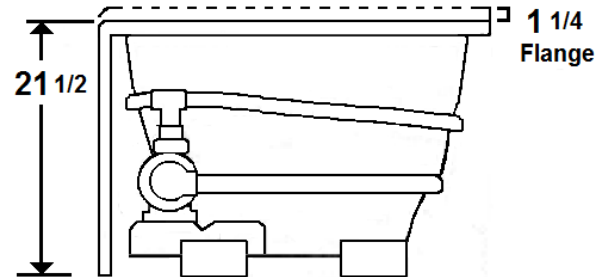

MERCER VIII

66" x 36" Skirted Acrylic Whirlpool

Model Number
3666MWSR064
 Right Hand Drain Whirlpool in White
3666MWSL064
 Left Hand Drain Whirlpool in White

Features

- Color-matched jet trim & Pillow included
- 10 Self draining, adjustable hydrotherapy jets
- 3-Speed control for the 13 Amp pump
- Constructed of high-gloss durable acrylic
- Pre-leveled base for easy installation
- Radiant Heat & Inline Heater available
- Mood lights & Music system available
- Silent Pump upgrade available
- Made in the USA

All dimensions are +/- 1/2" and subject to change without notice
Confirm specifications before installation

Standard (S) Pump Location and Alternate (A-1 & A-2) Pump locations.

Technical Information

- Weight: 140 lbs.
- Water Depth to Overflow: 14"
- Water Operating Level: 47 gal.
- Water Capacity: 64 gal.
- Sump Dimension: 44" x 19"