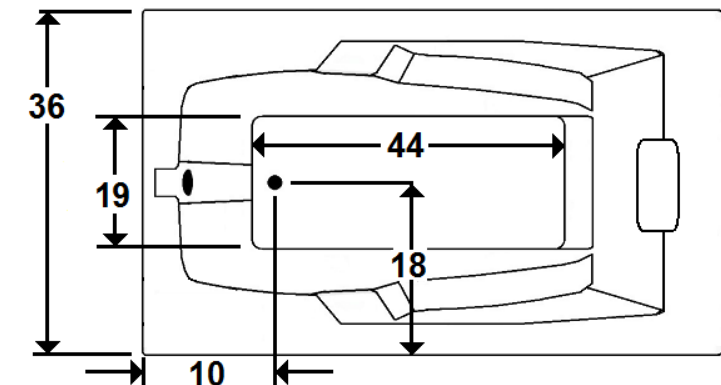

MERCER VIII

66" x 36" Skirted Acrylic Whirlpool

Model Number
3666MWSR064
 Right Hand Drain Whirlpool in White
3666MWSL064
 Left Hand Drain Whirlpool in White

Features

- Color-matched jet trim & Pillow included
- 10 Self draining, adjustable hydrotherapy jets
- 3-Speed control for the 13 Amp pump
- Constructed of high-gloss durable acrylic
- Pre-leveled base for easy installation
- Radiant Heat & Inline Heater available
- Mood lights & Music system available
- Silent Pump upgrade available
- Made in the USA

All dimensions are +/- 1/2" and subject to change without notice
Confirm specifications before installation

Standard (S) Pump Location and Alternate (A-1 & A-2) Pump locations.

Technical Information

- Weight: 140 lbs.
- Water Depth to Overflow: 14"
- Water Operating Level: 47 gal.
- Water Capacity: 64 gal.
- Sump Dimension: 44" x 19"