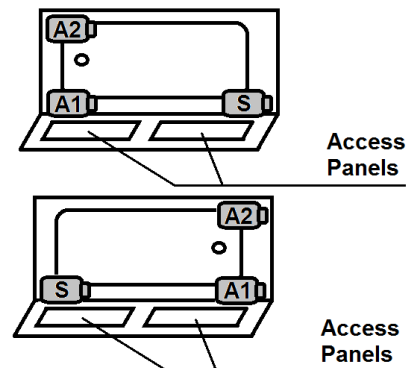

MERCER VIII

66" x 36" Skirted Acrylic Whirlpool

Model Number
3666MWSR064
 Right Hand Drain Whirlpool in White
3666MWSL064
 Left Hand Drain Whirlpool in White

Features

- Color-matched jet trim & Pillow included
- 10 Self draining, adjustable hydrotherapy jets
- 3-Speed control for the 13 Amp pump
- Constructed of high-gloss durable acrylic
- Pre-leveled base for easy installation
- Radiant Heat & Inline Heater available
- Mood lights & Music system available
- Silent Pump upgrade available
- Made in the USA

All dimensions are +/- 1/2" and subject to change without notice
Confirm specifications before installation

Standard (S) Pump Location and Alternate (A-1 & A-2) Pump locations.

Technical Information

- Weight: 140 lbs.
- Water Depth to Overflow: 14"
- Water Operating Level: 47 gal.
- Water Capacity: 64 gal.
- Sump Dimension: 44" x 19"