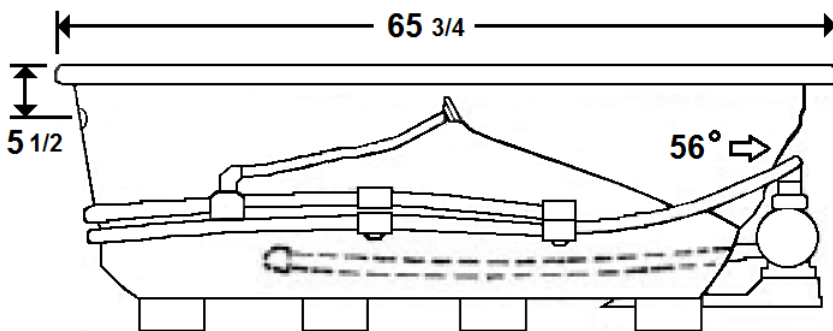

MERCER VIII

66" x 36" Skirted Acrylic Whirlpool

Model Number
3666MWSR064
 Right Hand Drain Whirlpool in White
3666MWSL064
 Left Hand Drain Whirlpool in White

Features

- Color-matched jet trim & Pillow included
- 10 Self draining, adjustable hydrotherapy jets
- 3-Speed control for the 13 Amp pump
- Constructed of high-gloss durable acrylic
- Pre-leveled base for easy installation
- Radiant Heat & Inline Heater available
- Mood lights & Music system available
- Silent Pump upgrade available
- Made in the USA

All dimensions are +/- 1/2" and subject to change without notice
Confirm specifications before installation

Standard (S) Pump Location and Alternate (A-1 & A-2) Pump locations.

Technical Information

- Weight: 140 lbs.
- Water Depth to Overflow: 14"
- Water Operating Level: 47 gal.
- Water Capacity: 64 gal.
- Sump Dimension: 44" x 19"