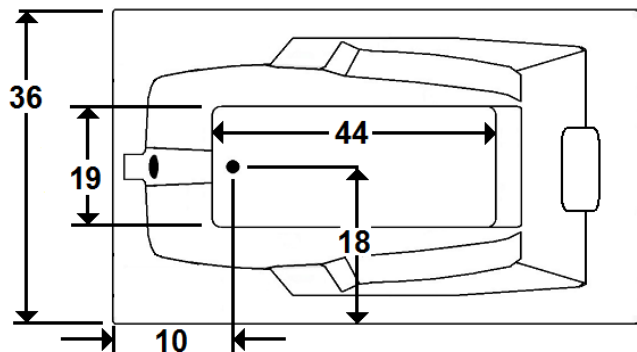

MERCER VIII

66" x 36" Skirted Acrylic Combo Bath

Model Number
3666MWASR064
 Right Hand Drain Combo Bath in White
3666MWASL064
 Left Hand Drain Combo Bath in White

Features

- Color-matched jet trim and air controls
- 10 adjustable hydrotherapy jets
- 24 high output lateral air injectors
- Constructed of high-gloss durable acrylic
- 3-Speed control for the 13.5 Amp pump
- 12.0 Amp variable speed blower
- Inline Heater Available
- Mood light & Music system available
- Pre-leveled base for easy installation
- Made in the USA

All dimensions are +/- 1/2" and subject to change without notice
Confirm specifications before installation

Standard (S) Pump Locations and Alternate (A-1) Pump locations.

Technical Information

- Weight: 155 lbs.
- Water Depth to Overflow: 14"
- Water Operating Level: 47 gal.
- Water Capacity: 64 gal.
- Sump Dimension: 44" x 19"