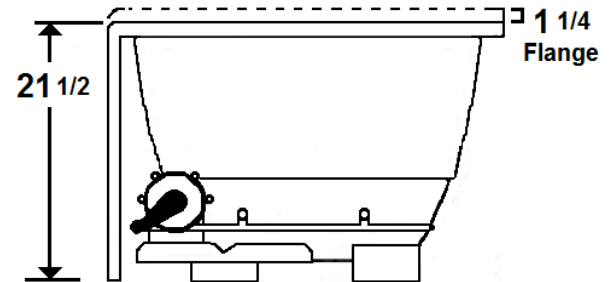

MERCER VIII

66" x 36" Skirted Acrylic Combo Bath

Model Number
3666MWASR064
 Right Hand Drain Combo Bath in White
3666MWASL064
 Left Hand Drain Combo Bath in White

Features

- Color-matched jet trim and air controls
- 10 adjustable hydrotherapy jets
- 24 high output lateral air injectors
- Constructed of high-gloss durable acrylic
- 3-Speed control for the 13.5 Amp pump
- 12.0 Amp variable speed blower
- Inline Heater Available
- Mood light & Music system available
- Pre-leveled base for easy installation
- Made in the USA

All dimensions are +/- 1/2" and subject to change without notice
Confirm specifications before installation

Standard (S) Pump Locations and Alternate (A-1) Pump locations.

Technical Information

- Weight: 155 lbs.
- Water Depth to Overflow: 14"
- Water Operating Level: 47 gal.
- Water Capacity: 64 gal.
- Sump Dimension: 44" x 19"