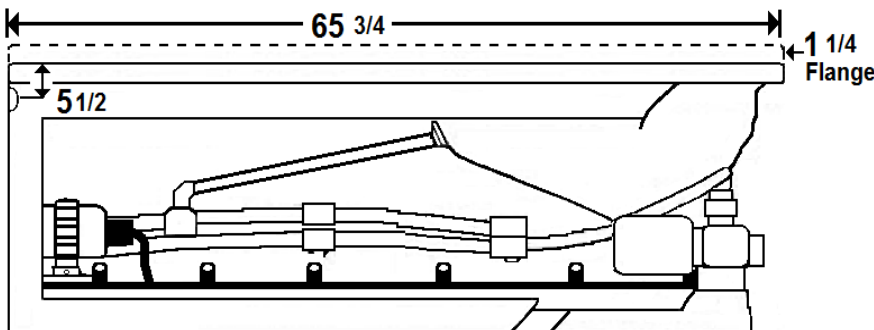

MERCER VIII

66" x 36" Skirted Acrylic Combo Bath

Model Number
3666MWASR064
 Right Hand Drain Combo Bath in White
3666MWASL064
 Left Hand Drain Combo Bath in White

Features

- Color-matched jet trim and air controls
- 10 adjustable hydrotherapy jets
- 24 high output lateral air injectors
- Constructed of high-gloss durable acrylic
- 3-Speed control for the 13.5 Amp pump
- 12.0 Amp variable speed blower
- Inline Heater Available
- Mood light & Music system available
- Pre-leveled base for easy installation
- Made in the USA

All dimensions are +/- 1/2" and subject to change without notice
Confirm specifications before installation

Standard (S) Pump Locations and Alternate (A-1) Pump locations.

Technical Information

- Weight: 155 lbs.
- Water Depth to Overflow: 14"
- Water Operating Level: 47 gal.
- Water Capacity: 64 gal.
- Sump Dimension: 44" x 19"