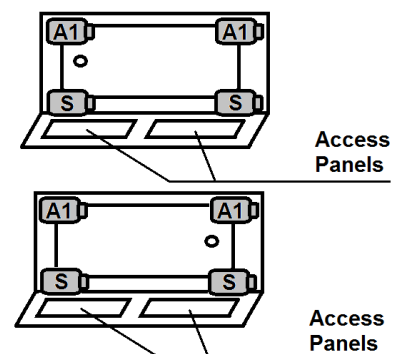

MERCER VIII

66" x 36" Skirted Acrylic Combo Bath

Model Number
3666MWASR064
 Right Hand Drain Combo Bath in White
3666MWASL064
 Left Hand Drain Combo Bath in White

Features

- Color-matched jet trim and air controls
- 10 adjustable hydrotherapy jets
- 24 high output lateral air injectors
- Constructed of high-gloss durable acrylic
- 3-Speed control for the 13.5 Amp pump
- 12.0 Amp variable speed blower
- Inline Heater Available
- Mood light & Music system available
- Pre-leveled base for easy installation
- Made in the USA

All dimensions are +/- 1/2" and subject to change without notice
Confirm specifications before installation

Standard (S) Pump Locations and Alternate (A-1) Pump locations.

Technical Information

- Weight: 155 lbs.
- Water Depth to Overflow: 14"
- Water Operating Level: 47 gal.
- Water Capacity: 64 gal.
- Sump Dimension: 44" x 19"