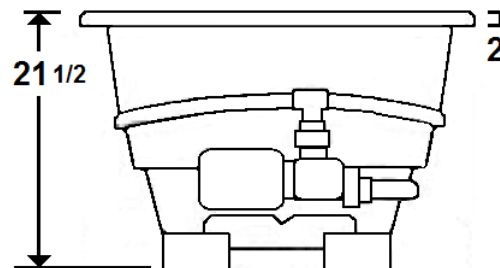

Standard (S) Pump Location and Alternate (A-1 & A-2) Pump locations.