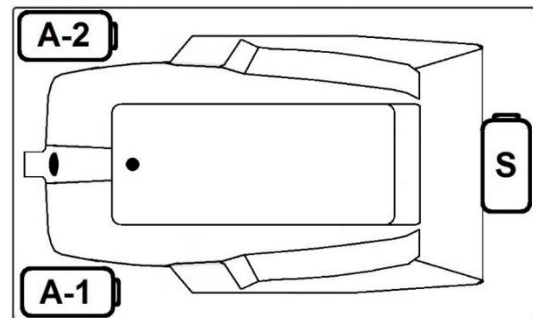

**\*All dimensions are +/- 1/2" and subject to change without notice\***  
**Confirm specifications before installation**

Standard (S) Pump Location and Alternate (A-1 & A-2) Pump locations.

### Technical Information

- Cut-Out Dimensions: 69 5/8" x 33 5/8"
- Weight: 145 lbs.
- Water Depth to Overflow: 15"
- Water Operating Level: 51 gal.
- Water Capacity: 71 gal.
- Sump Dimension: 50" x 19"