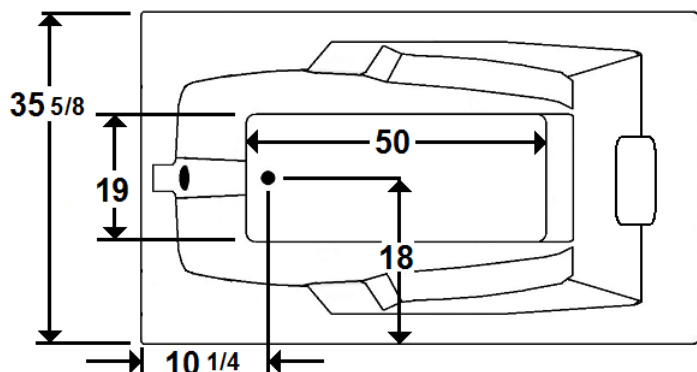

Standard (S) Pump Location and Alternate (A-1 & A-2) Pump locations.