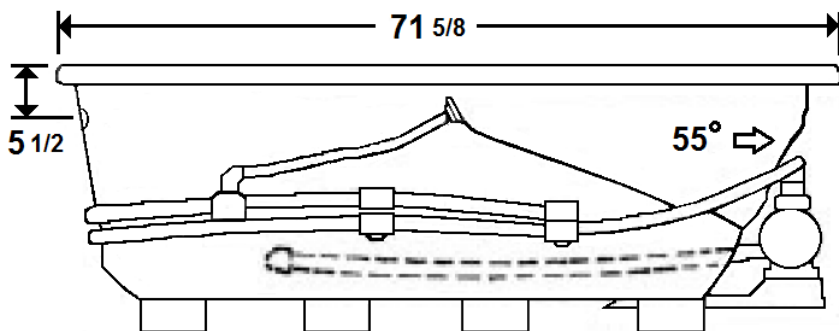

**\*All dimensions are +/- 1/2" and subject to change without notice\***  
**Confirm specifications before installation**

Standard (S) Pump Location and Alternate (A-1 & A-2) Pump locations.

### Technical Information

- Cut-Out Dimensions: 69 5/8" x 33 5/8"
- Weight: 145 lbs.
- Water Depth to Overflow: 15"
- Water Operating Level: 51 gal.
- Water Capacity: 71 gal.
- Sump Dimension: 50" x 19"