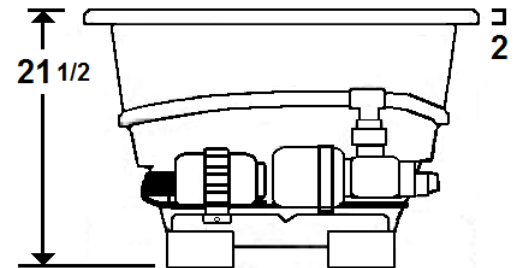

All dimensions are +/- 1/2" and subject to change without notice
Confirm specifications before installation