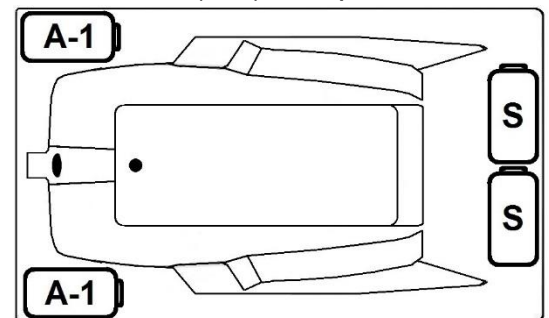

### Features

- Color-matched jet trim and air controls
- 10 adjustable hydrotherapy jets
- 28 high output lateral air jets
- Constructed of high-gloss durable acrylic
- 3-Speed control for the 13.5 Amp pump
- 12.0 Amp variable speed blower
- Inline Heater Available
- Mood light & Music system available
- Pre-leveled base for easy installation
- Can be installed as an undermount
- Made in the USA

**\*All dimensions are +/- 1/2" and subject to change without notice\***  
**Confirm specifications before installation**

Standard (S) Pump Location and the Alternate (A-1) Pump location.

### Technical Information

- Cut-Out Dimensions: 69 5/8" x 33 5/8"
- Weight: 190 lbs.
- Water Depth to Overflow: 15"
- Water Operating Level: 51 gal.
- Water Capacity: 71 gal.
- Sump Dimension: 50" x 19"