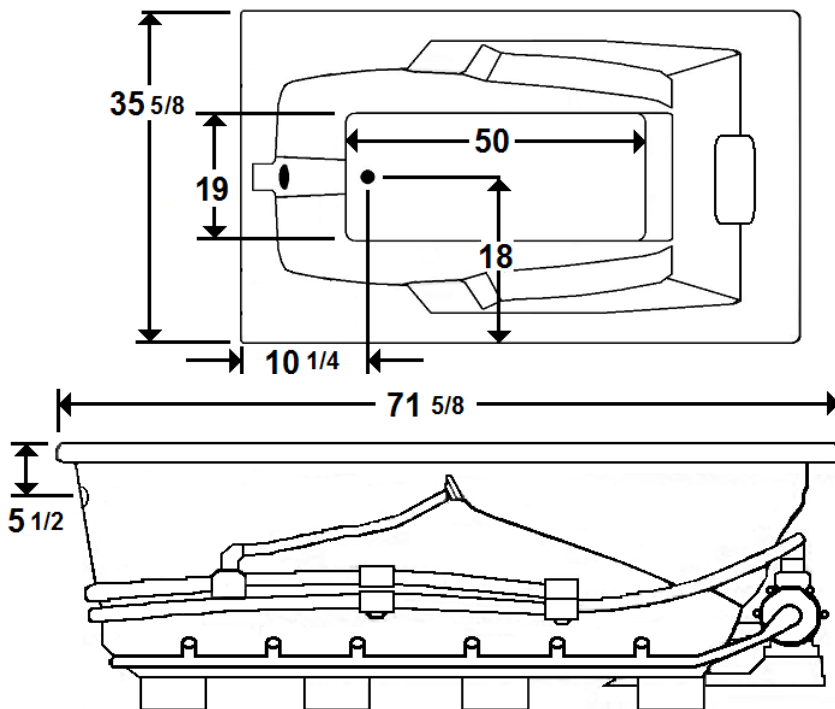

## 72" x 36" Drop-In Acrylic Combo Bath

Model Number  
**3672MWA064**  
Drop-In Combo Bath in White

**\*All dimensions are +/- 1/2" and subject to change without notice\***  
**Confirm specifications before installation**

Standard (S) Pump Location and the Alternate (A-1) Pump location.

### Technical Information

- Cut-Out Dimensions: 69 5/8" x 33 5/8"
- Weight: 190 lbs.
- Water Depth to Overflow: 15"
- Water Operating Level: 51 gal.
- Water Capacity: 71 gal.
- Sump Dimension: 50" x 19"