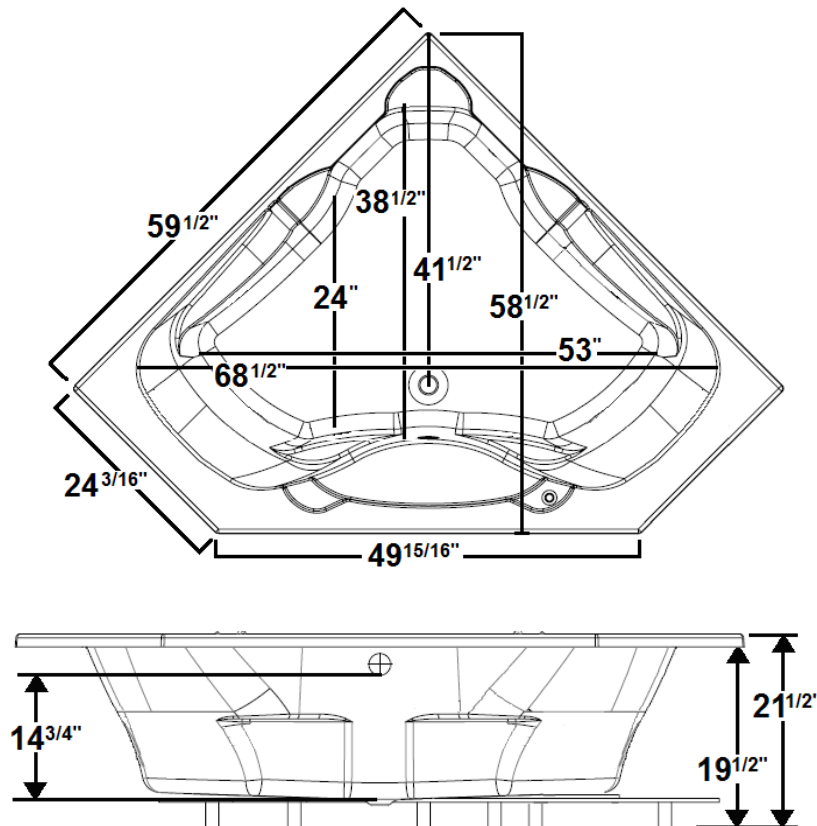

Markham

60" x 60" Drop-In Acrylic Corner Soaker

Model Number
6060MT064
Drop-In Soaker in White

Features

- Constructed of high-gloss durable acrylic
- Pillow included
- Pre-leveled base for easy installation
- Textured floor
- Heater available – LM305
- Mood light available – LM522
- Made in the USA

All dimensions are +/- 1/2" and subject to change without notice
Confirm specifications before installation

Technical Information

- Weight: 116 lbs.
- Water Depth to Overflow: 14 3/4"
- Water Capacity: 85 gal.
- Sump Dimension: 53" x 24"