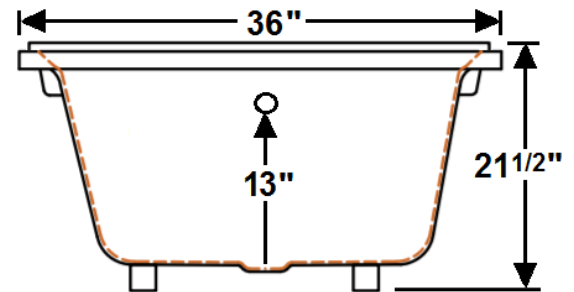

JARRETT

60" x 36" Drop-In Acrylic Whirlpool

Model Number
3660JW064
Drop-In Whirlpool in White

Features

- Color-matched jet trim & Pillow included
- 10 Self draining, adjustable hydrotherapy jets
- 3-Speed control for the 9 Amp pump
- Constructed of high-gloss durable acrylic
- Pre-leveled base for easy installation
- Radiant Heat & Inline Heater available
- Mood lights & Music system available
- Silent Pump upgrade available
- Made in the USA

All dimensions are +/- 1/2" and subject to change without notice
Confirm specifications before installation

Standard (S) Pump Location

Technical Information

- Weight: 91 lbs.
- Water Depth to Overflow: 13"
- Operating Capacity: 33 gal.
- Water Capacity: 50 gal.
- Sump Dimension: 39" x 25"