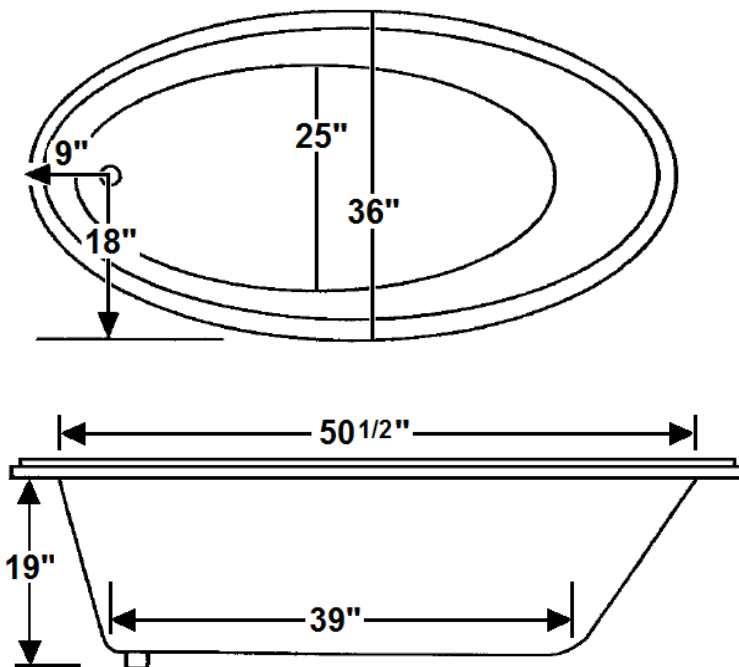

JARRETT

60" x 36" Drop-In Acrylic Whirlpool

Model Number
3660JW064
Drop-In Whirlpool in White

Features

- Color-matched jet trim & Pillow included
- 10 Self draining, adjustable hydrotherapy jets
- 3-Speed control for the 9 Amp pump
- Constructed of high-gloss durable acrylic
- Pre-leveled base for easy installation
- Radiant Heat & Inline Heater available
- Mood lights & Music system available
- Silent Pump upgrade available
- Made in the USA

All dimensions are +/- 1/2" and subject to change without notice
Confirm specifications before installation

Standard (S) Pump Location

Technical Information

- Weight: 91 lbs.
- Water Depth to Overflow: 13"
- Operating Capacity: 33 gal.
- Water Capacity: 50 gal.
- Sump Dimension: 39" x 25"