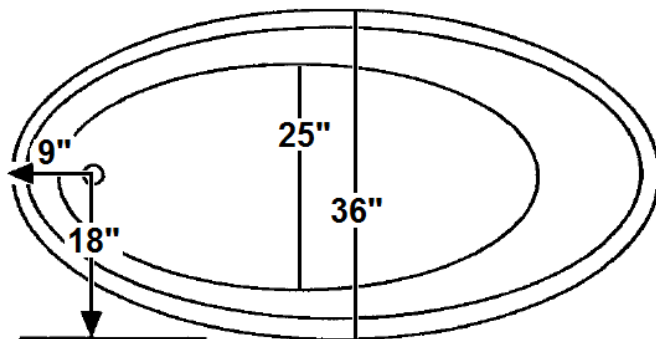

JARRETT

60" x 36" Drop-In Acrylic Soaking Tub

Model Number
3660JT064
Drop-In Soaker in White

Features

- Constructed of high-gloss durable acrylic
- Pillow included
- Pre-leveled base for easy installation
- Textured floor
- Heater available – LM305
- Mood light available – LM522
- Made in the USA

All dimensions are +/- 1/2" and subject to change without notice
Confirm specifications before installation

Technical Information

- Weight: 91 lbs.
- Water Depth to Overflow: 13"
- Water Capacity: 50 gal.
- Sump Dimension: 39" x 25"