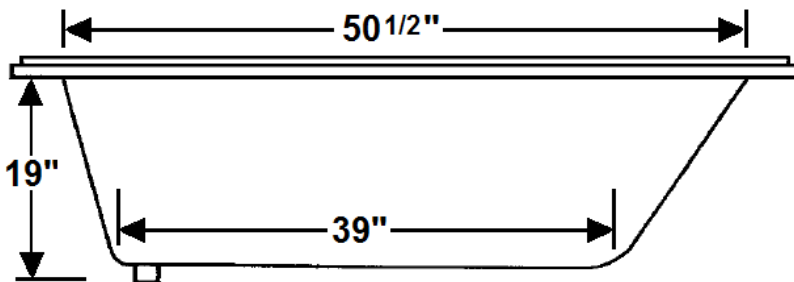

### Features

- Color-matched jet trim and air controls
- 10 adjustable hydrotherapy jets
- 24 high output lateral air injectors
- Pillow included
- Constructed of high-gloss durable acrylic
- 3-Speed control for the 13.5 Amp pump
- 12.0 Amp variable speed blower
- Inline heater available – LM300
- Mood light available – LM522
- Pre-leveled base for easy installation
- Made in the USA

**\*All dimensions are +/- 1/2" and subject to change without notice\***  
**Confirm specifications before installation**

Standard (S) Pump Location

### Technical Information

- Weight: 163 lbs.
- Water Depth to Overflow: 13"
- Operating Capacity: 33 gal.
- Water Capacity: 50 gal.
- Sump Dimension: 39" x 25"