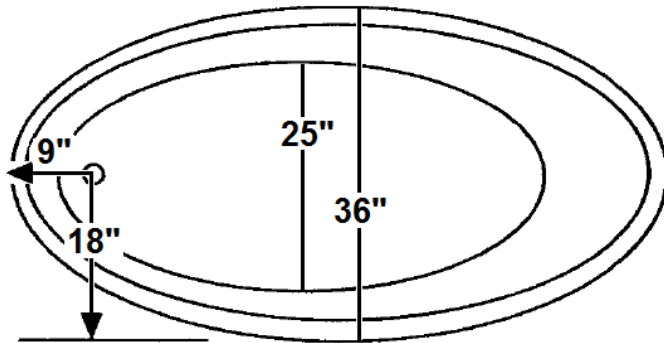

## 60" x 36" Drop-In Acrylic Combo Bath

Model Number  
**3660JWA064**  
Drop-In Combo Bath in White

**\*All dimensions are +/- 1/2" and subject to change without notice\***  
**Confirm specifications before installation**

Standard (S) Pump Location

### Technical Information

- Weight: 163 lbs.
- Water Depth to Overflow: 13"
- Operating Capacity: 33 gal.
- Water Capacity: 50 gal.
- Sump Dimension: 39" x 25"