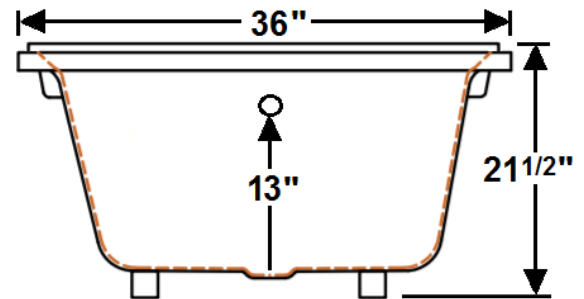

## 60" x 36" Drop-In Acrylic Combo Bath

Model Number  
**3660JWA064**  
Drop-In Combo Bath in White

**\*All dimensions are +/- 1/2" and subject to change without notice\***  
**Confirm specifications before installation**

Standard (S) Pump Location

### Technical Information

- Weight: 163 lbs.
- Water Depth to Overflow: 13"
- Operating Capacity: 33 gal.
- Water Capacity: 50 gal.
- Sump Dimension: 39" x 25"