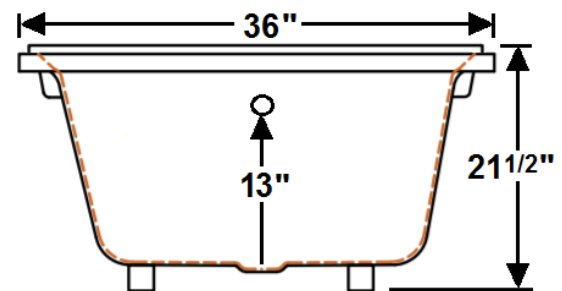

JARRETT

60" x 36" Drop-In Acrylic Air Bath

Model Number
3660JTA064
Drop-In Air Bath in White

Features

- 24 high output lateral air jets
- 12 Amp blower / heater
- Variable speed blower with automatic purge
- Includes Wave & Pulse modes
- Constructed of high-gloss durable acrylic
- Deep bathing well with textured slip resistant bottom
- Limited lifetime warranty
- Made in the USA

All dimensions are +/- 1/2" and subject to change without notice
Confirm specifications before installation

Standard (S) Pump Location

Technical Information

- Weight: 91 lbs.
- Water Depth to Overflow: 13"
- Water Capacity: 50 gal.
- Sump Dimension: 39" x 25"