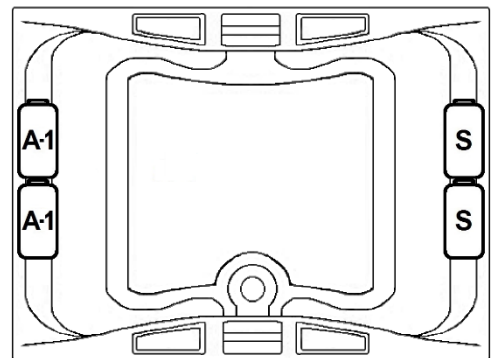

### Features

- Color-matched jet trim and air controls
- 10 adjustable hydrotherapy jets
- 24 high output lateral air injectors
- Pillows included
- Constructed of high-gloss durable acrylic
- 3-Speed control for the 13.5 Amp pump
- 12.0 Amp variable speed blower
- Inline heater available – LM300
- Mood light available – LM522
- Pre-leveled base for easy installation
- Made in the USA

**\*All dimensions are +/- 1/2" and subject to change without notice\***  
**Confirm specifications before installation**

Standard (S) Pump Location and Alternate (A-1) Pump locations.

### Technical Information

- Cut-Out Dimensions: 57 5/8" x 39 3/4"
- Weight: 205 lbs.
- Water Depth to Overflow: 16 1/2"
- Water Operating Level: 55 gal.
- Water Capacity: 93 gal.
- Sump Dimension: 43" x 27"