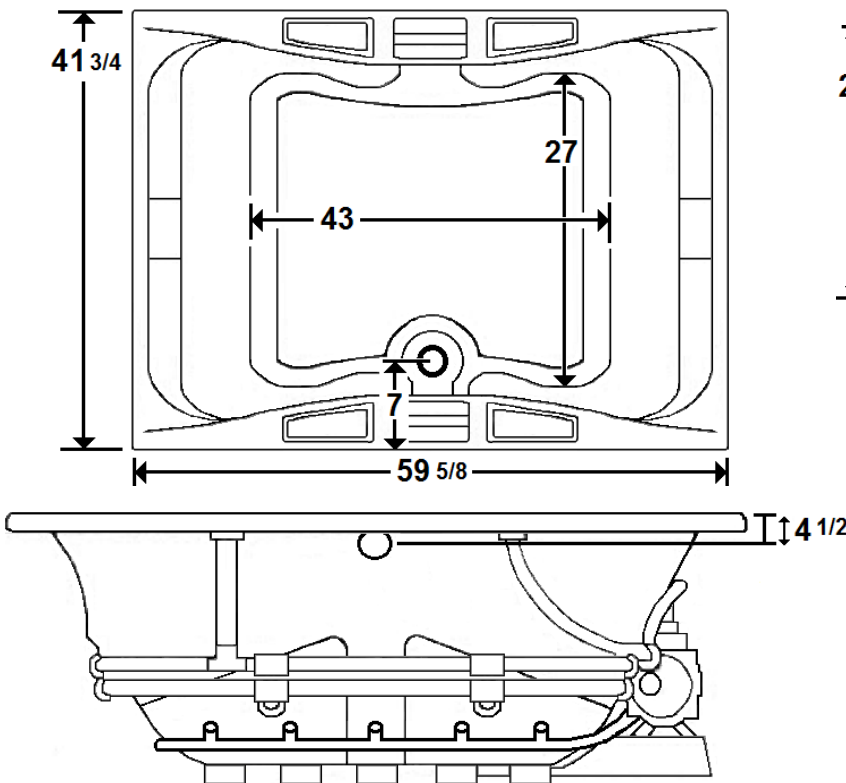

## 60" x 42" Drop-In Acrylic Combo Bath

Model Number  
**4260DEWA064**  
Drop-In Combo Bath in White

**\*All dimensions are +/- 1/2" and subject to change without notice\***  
**Confirm specifications before installation**

Standard (S) Pump Location and Alternate (A-1) Pump locations.

### Technical Information

- Cut-Out Dimensions: 57 5/8" x 39 3/4"
- Weight: 205 lbs.
- Water Depth to Overflow: 16 1/2"
- Water Operating Level: 55 gal.
- Water Capacity: 93 gal.
- Sump Dimension: 43" x 27"