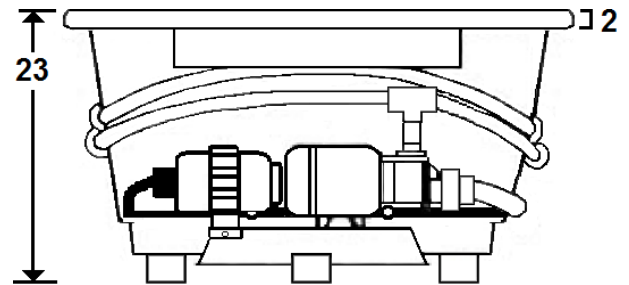

DELMONT I

60" x 42" Drop-In Acrylic Combo Bath

Model Number
4260DEWA064
Drop-In Combo Bath in White

Features

- Color-matched jet trim and air controls
- 10 adjustable hydrotherapy jets
- 24 high output lateral air injectors
- Pillows included
- Constructed of high-gloss durable acrylic
- 3-Speed control for the 13.5 Amp pump
- 12.0 Amp variable speed blower
- Inline heater available – LM300
- Mood light available – LM522
- Pre-leveled base for easy installation
- Made in the USA

All dimensions are +/- 1/2" and subject to change without notice
Confirm specifications before installation

Technical Information

- Cut-Out Dimensions: 57 5/8" x 39 3/4"
- Weight: 205 lbs.
- Water Depth to Overflow: 16 1/2"
- Water Operating Level: 55 gal.
- Water Capacity: 93 gal.
- Sump Dimension: 43" x 27"

Electrical Requirements.

- Standard Pump: 13.5 Amps
- Standard Blower: 12 Amps
- (Optional) LM300 Heater: 12 Amps
- (Optional) LM509 Back Massage: 5 Amps
- Dedicated GFCI's required for each option