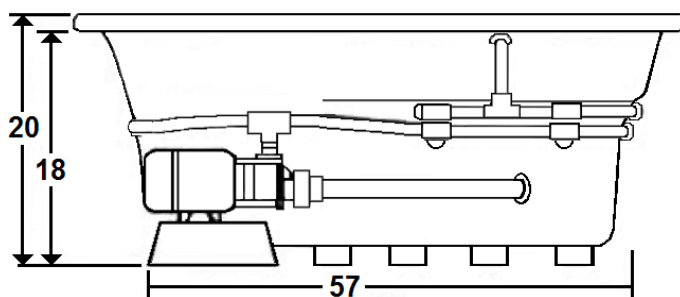

DUAL CORNER PLUS

60" x 60" Drop-In Acrylic Whirlpool

Model Number

6060DPWR064

Right Hand Drain Whirlpool in White

6060DPWL064

Left Hand Drain Whirlpool in White

Features

***Dimensions are +/- 1/2" and subject to change without notice*
Confirm specifications before installation**

Standard (S) Pump Location

Technical Information

- Weight: 170 lbs.
- Water Depth to Overflow: 13 3/4"
- Water Operating Level: 48 gal.
- Water Capacity: 78 gal.
- Sump Dimension: 46" x 35"

*Cut-Out Dimensions: Use the outer dimensions shown above and come in 1" on all sides.

DUAL CORNER PLUS

6060DPWR064
Right Hand Drain Whirlpool in White
6060DPWL064
Left Hand Drain Whirlpool in White

AVAILABLE OPTIONS & UPGRADES