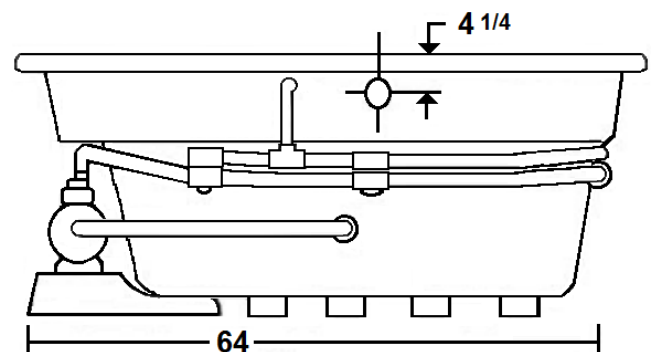

DUAL CORNER PLUS

60" x 60" Drop-In Acrylic Whirlpool

Model Number

6060DPWR064

Right Hand Drain Whirlpool in White

6060DPWL064

Left Hand Drain Whirlpool in White

Features

***Dimensions are +/- 1/2" and subject to change without notice*
Confirm specifications before installation**

Standard (S) Pump Location

Technical Information

- Weight: 170 lbs.
- Water Depth to Overflow: 13 3/4"
- Water Operating Level: 48 gal.
- Water Capacity: 78 gal.
- Sump Dimension: 46" x 35"

*Cut-Out Dimensions: Use the outer dimensions shown above and come in 1" on all sides.

DUAL CORNER PLUS

6060DPWR064
Right Hand Drain Whirlpool in White
6060DPWL064
Left Hand Drain Whirlpool in White

AVAILABLE OPTIONS & UPGRADES