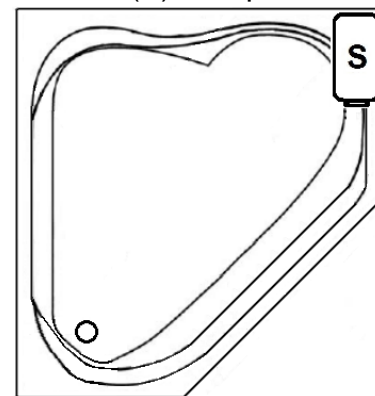

DUAL CORNER PLUS

60" x 60" Drop-In Acrylic Whirlpool

Model Number

6060DPWR064

Right Hand Drain Whirlpool in White

6060DPWL064

Left Hand Drain Whirlpool in White

Features

***Dimensions are +/- 1/2" and subject to change without notice*
Confirm specifications before installation**

Standard (S) Pump Location

Technical Information

- Weight: 170 lbs.
- Water Depth to Overflow: 13 3/4"
- Water Operating Level: 48 gal.
- Water Capacity: 78 gal.
- Sump Dimension: 46" x 35"

*Cut-Out Dimensions: Use the outer dimensions shown above and come in 1" on all sides.

DUAL CORNER PLUS

6060DPWR064
Right Hand Drain Whirlpool in White
6060DPWL064
Left Hand Drain Whirlpool in White

AVAILABLE OPTIONS & UPGRADES