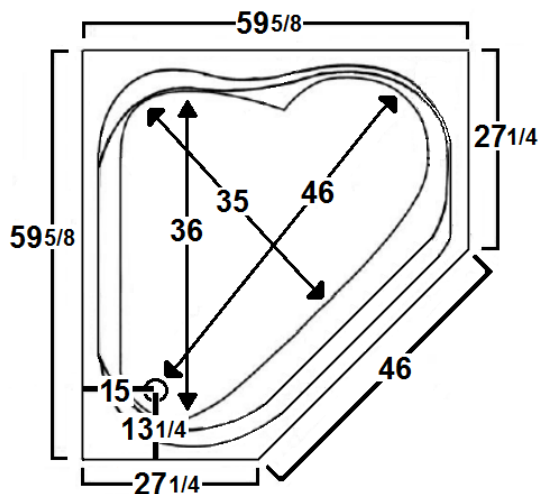

DUAL CORNER PLUS

60" x 60" Drop-In Acrylic Whirlpool

Model Number

6060DPWR064

Right Hand Drain Whirlpool in White

6060DPWL064

Left Hand Drain Whirlpool in White

Features

***Dimensions are +/- 1/2" and subject to change without notice*
Confirm specifications before installation**

Standard (S) Pump Location

Technical Information

- Weight: 170 lbs.
- Water Depth to Overflow: 13 3/4"
- Water Operating Level: 48 gal.
- Water Capacity: 78 gal.
- Sump Dimension: 46" x 35"

*Cut-Out Dimensions: Use the outer dimensions shown above and come in 1" on all sides.

DUAL CORNER PLUS

6060DPWR064
Right Hand Drain Whirlpool in White
6060DPWL064
Left Hand Drain Whirlpool in White

AVAILABLE OPTIONS & UPGRADES