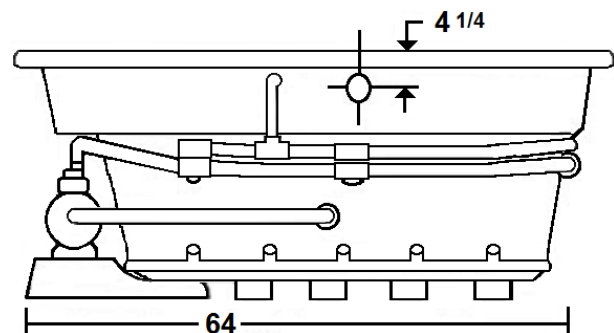

# DUAL CORNER PLUS

60" x 60" Drop-In  
Acrylic Combo

Model Number

**6060DPWAR064**

Right Hand Drain Combo in White

**6060DPWAL064**

Left Hand Drain Combo in White

**\*All dimensions are +/- 1/2" and subject to change without notice\***  
**Confirm specifications before installation**

Standard (S) Pump Location (Opposite Drain).

## Technical Information

- Weight: 215 lbs.
- Water Depth to Overflow: 13 3/4"
- Water Operating Level: 48 gal.
- Water Capacity: 78 gal.
- Sump Dimension: 46" x 35"

\*Cut-Out Dimensions: Use the outer dimensions shown above and come in 1" on all sides.