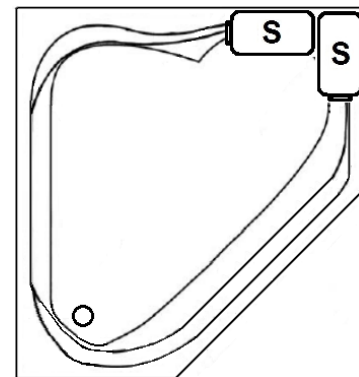

# DUAL CORNER PLUS

60" x 60" Drop-In  
Acrylic Combo

Model Number

**6060DPWAR064**

Right Hand Drain Combo in White

**6060DPWAL064**

Left Hand Drain Combo in White

## Features

- Color-matched jet trim
- 10 adjustable hydrotherapy jets
- 28 high output lateral air injectors
- Constructed of high-gloss durable acrylic
- 3-Speed control for the 13.5 Amp pump
- 12.0 Amp variable speed blower
- Inline heater available – LM300
- Mood light available – LM522
- Pre-leveled base for easy installation
- Made in the USA

**\*All dimensions are +/- 1/2" and subject to change without notice\***  
**Confirm specifications before installation**

Standard (S) Pump Location (Opposite Drain).

## Technical Information

- Weight: 215 lbs.
- Water Depth to Overflow: 13 3/4"
- Water Operating Level: 48 gal.
- Water Capacity: 78 gal.
- Sump Dimension: 46" x 35"

\*Cut-Out Dimensions: Use the outer dimensions shown above and come in 1" on all sides.