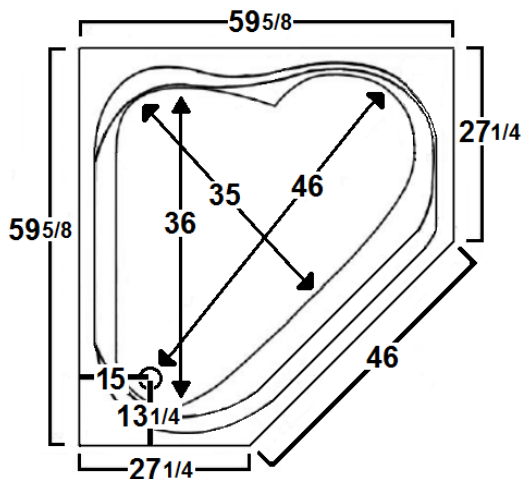

# DUAL CORNER PLUS

60" x 60" Drop-In  
Acrylic Combo

Model Number

**6060DPWAR064**

Right Hand Drain Combo in White

**6060DPWAL064**

Left Hand Drain Combo in White

## Features

- Color-matched jet trim
- 10 adjustable hydrotherapy jets
- 28 high output lateral air injectors
- Constructed of high-gloss durable acrylic
- 3-Speed control for the 13.5 Amp pump
- 12.0 Amp variable speed blower
- Inline heater available – LM300
- Mood light available – LM522
- Pre-leveled base for easy installation
- Made in the USA

**\*All dimensions are +/- 1/2" and subject to change without notice\***  
**Confirm specifications before installation**

Standard (S) Pump Location (Opposite Drain).

## Technical Information

- Weight: 215 lbs.
- Water Depth to Overflow: 13 3/4"
- Water Operating Level: 48 gal.
- Water Capacity: 78 gal.
- Sump Dimension: 46" x 35"

\*Cut-Out Dimensions: Use the outer dimensions shown above and come in 1" on all sides.