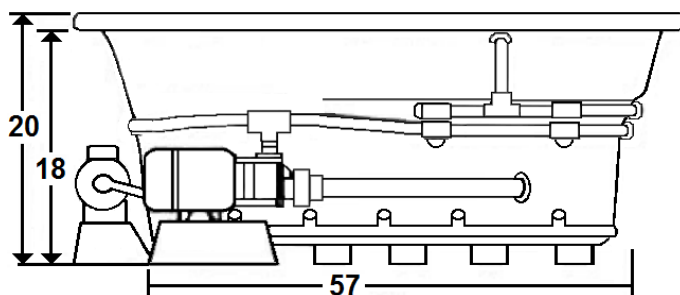

# DUAL CORNER PLUS

60" x 60" Drop-In  
Acrylic Combo

Model Number

**6060DPWAR064**

Right Hand Drain Combo in White

**6060DPWAL064**

Left Hand Drain Combo in White

**\*All dimensions are +/- 1/2" and subject to change without notice\***  
**Confirm specifications before installation**

Standard (S) Pump Location (Opposite Drain).

## Technical Information

- Weight: 215 lbs.
- Water Depth to Overflow: 13 3/4"
- Water Operating Level: 48 gal.
- Water Capacity: 78 gal.
- Sump Dimension: 46" x 35"

\*Cut-Out Dimensions: Use the outer dimensions shown above and come in 1" on all sides.