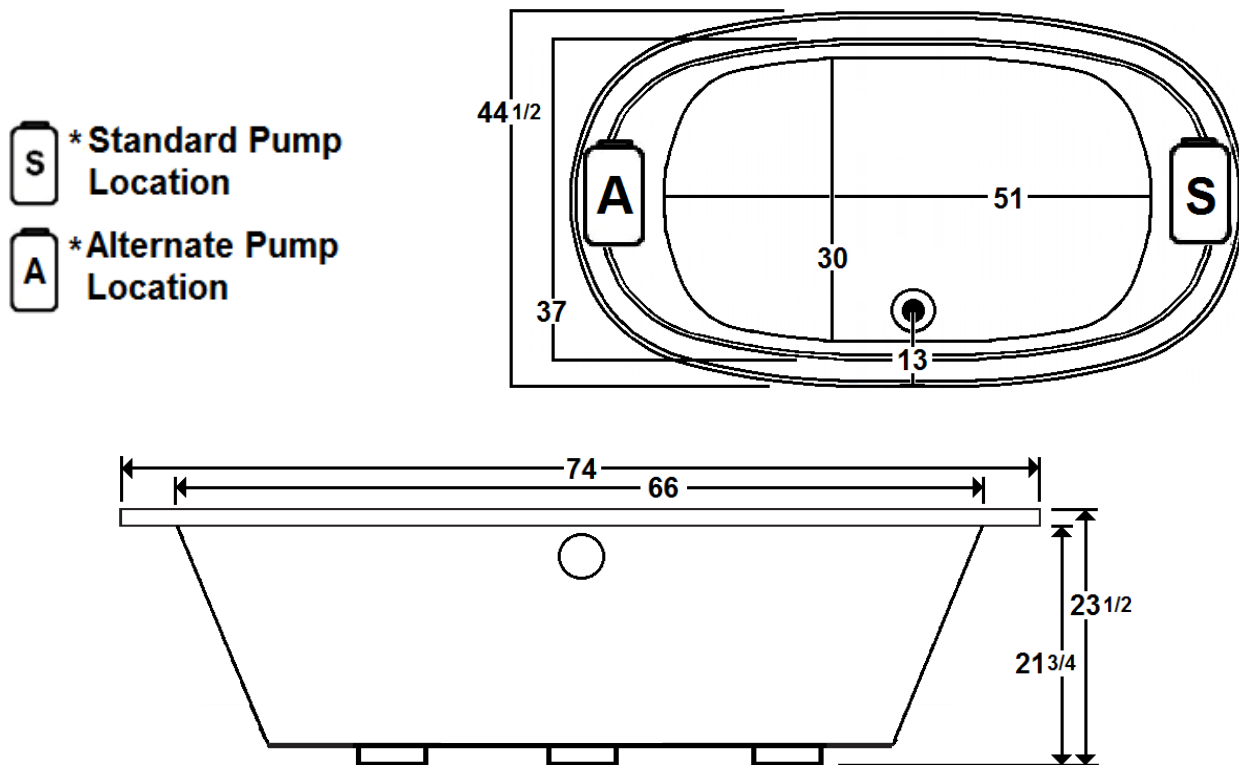

## 74" x 44" Drop-In Acrylic Whirlpool

Model Number  
**7444CW064**  
Drop-In Whirlpool in White

**\*All dimensions are +/- 1/2" and subject to change without notice\***

### Technical Information

- Weight: 155 lbs.
- Water Depth to Overflow: 17 1/2"
- Water Operating Level:
- Water Capacity: 128 gal.
- Sump Dimension: 51" x 30"