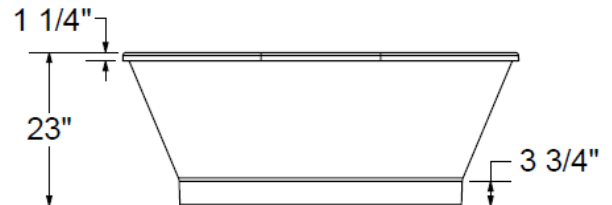

## 60" x 42"

**\*All dimensions are +/- 1/2" and subject to change without notice\***  
**Confirm specifications before installation**

#### Technical Information

- Weight: 101 lbs.
- Water Depth to Overflow: 18 5/8"
- Water Capacity: 66 gal.
- Sump Dimension: 36 3/8" x 24 1/2"