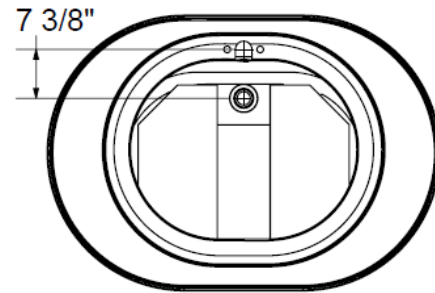

## 60" x 42"

**\*All dimensions are +/- 1/2" and subject to change without notice\***  
**Confirm specifications before installation**

#### Technical Information

- Weight: 101 lbs.
- Water Depth to Overflow: 18 5/8"
- Water Capacity: 66 gal.
- Sump Dimension: 36 3/8" x 24 1/2"