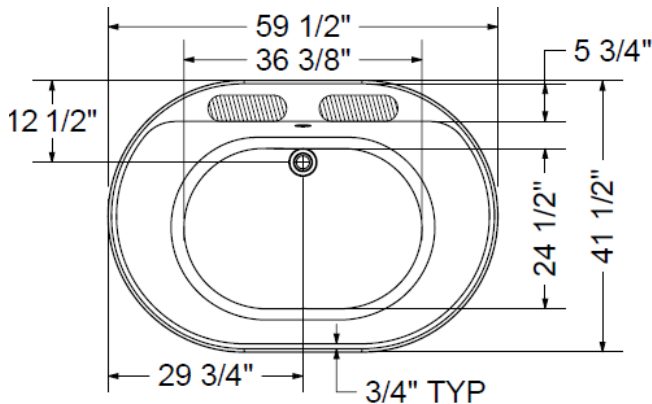

## 60" x 42"

### Freestanding Tub

Model Number  
**4260BT064**  
 Freestanding Tub in White

**\*All dimensions are +/- 1/2" and subject to change without notice\***  
**Confirm specifications before installation**

#### Technical Information

- Weight: 101 lbs.
- Water Depth to Overflow: 18 5/8"
- Water Capacity: 66 gal.
- Sump Dimension: 36 3/8" x 24 1/2"