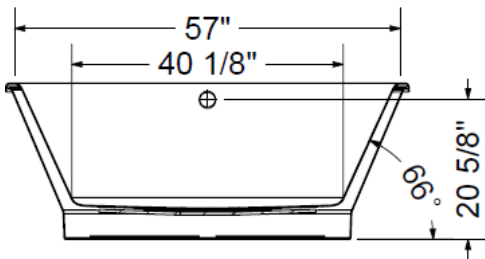

## 60" x 42"

**\*All dimensions are +/- 1/2" and subject to change without notice\***  
**Confirm specifications before installation**

#### Technical Information

- Weight: 101 lbs.
- Water Depth to Overflow: 18 5/8"
- Water Capacity: 66 gal.
- Sump Dimension: 36 3/8" x 24 1/2"