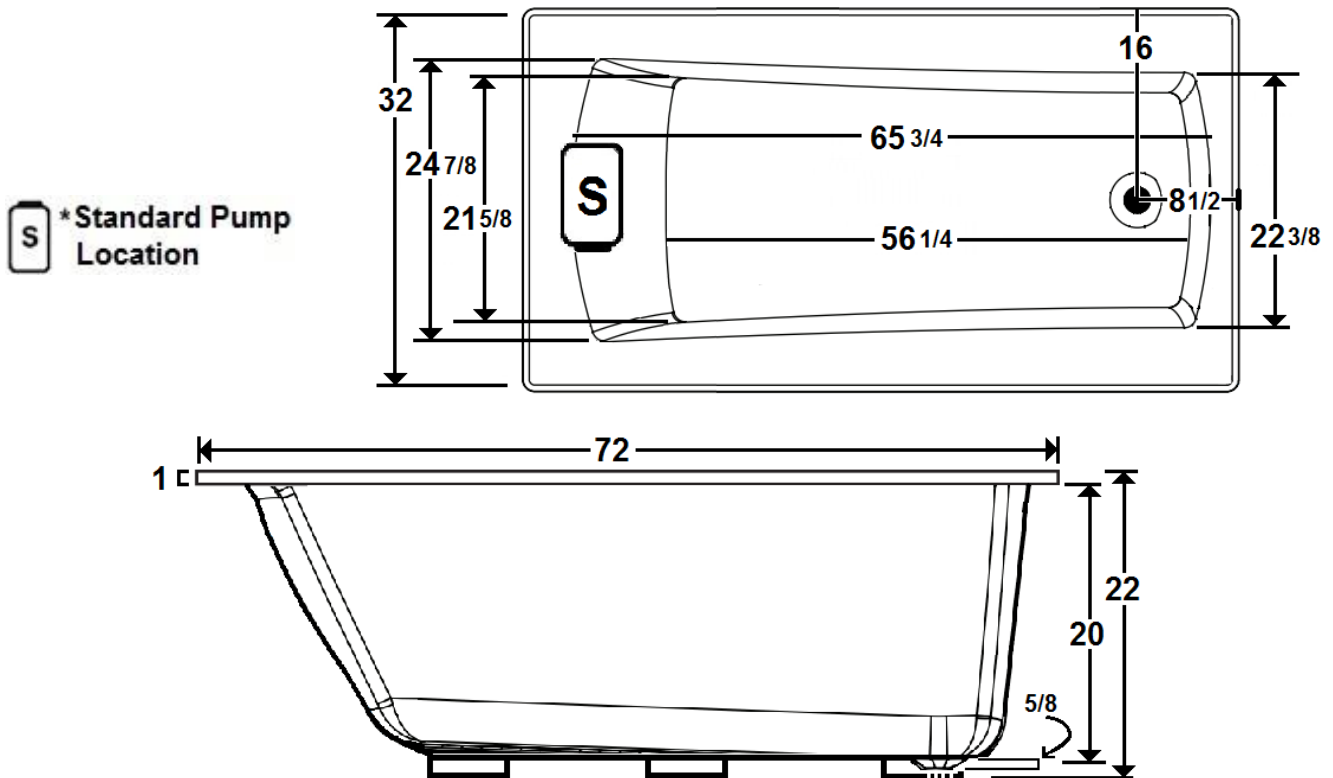

## 72" x 32" Drop-In Acrylic Combo Bath

Model Number  
**7232BWA064**  
Drop-In Combo Bath in White

**\*All dimensions are +/- 1/2" and subject to change without notice\***

### Technical Information

- Weight: 164 lbs.
- Water Depth to Overflow: 16 1/4"
- Water Operating Level:
- Water Capacity: 80 gal.
- Sump Dimension: 43 7/8" x 18"