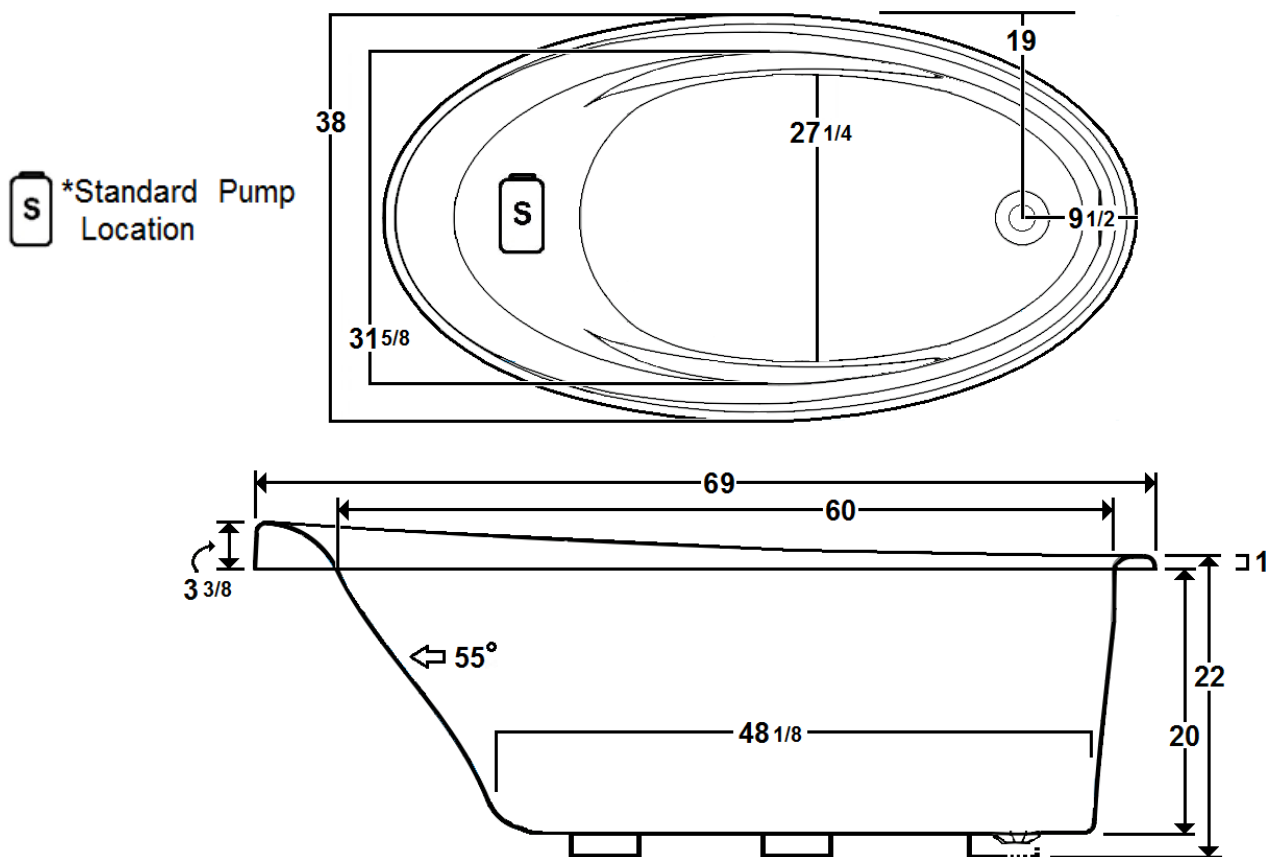

BENA

69" x 38" Drop-In Acrylic Whirlpool

Model Number
6938BW064
 Drop-In Whirlpool in White

Features

- Color-matched jet trim & Pillow included
- 10 Self draining, adjustable hydrotherapy jets
- 3-Speed control for the 9 Amp pump
- Constructed of high-gloss durable acrylic
- Pre-leveled base for easy installation
- Radiant Heat & Inline Heater available
- Mood lights & Music system available
- Silent Pump upgrade available
- Made in the USA

All dimensions are +/- 1/2" and subject to change without notice

Technical Information

- Weight: 139 lbs.
- Water Depth to Overflow: 16 1/4"
- Water Operating Level:
- Water Capacity: 80 gal.
- Sump Dimension: 48 1/8" x 27 1/4"