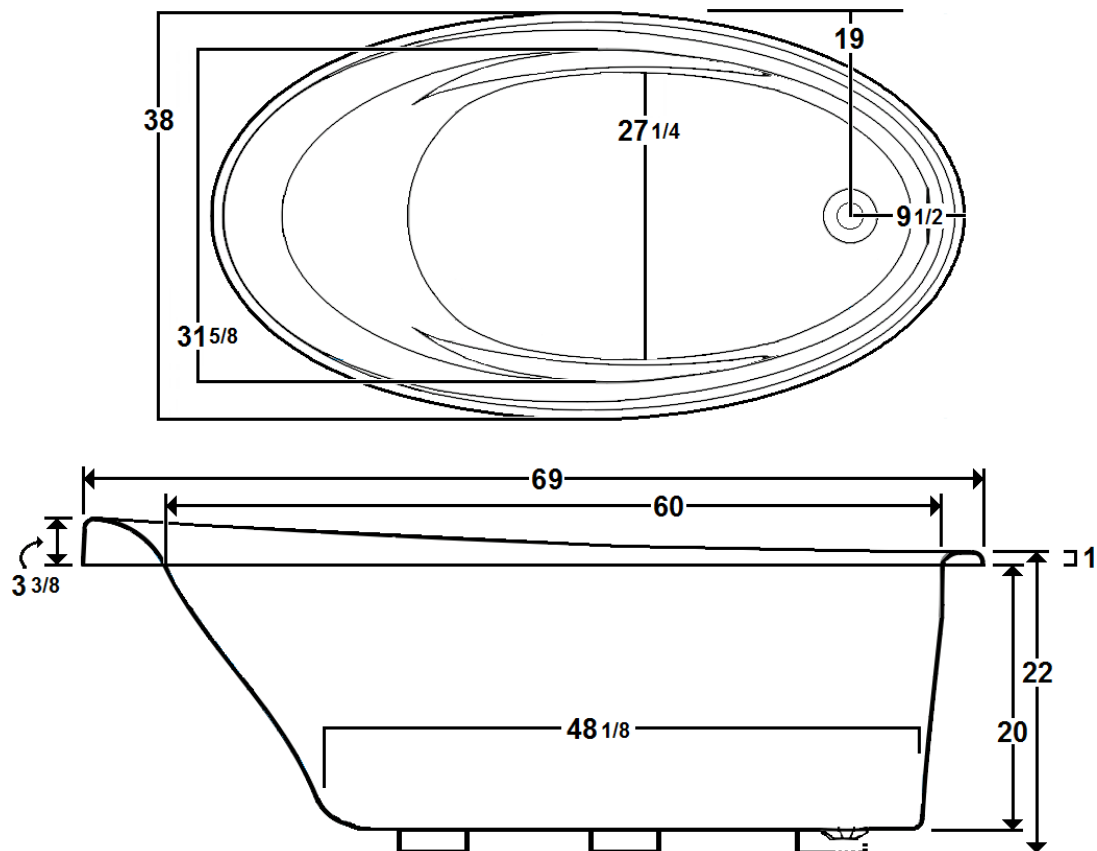

BENA

69" x 38" Drop-In Acrylic Tub

Model Number
6938BT064
Drop-In Soaker in White

Features

- Constructed of high-gloss durable acrylic
- Textured slip resistant bottom
- Deep bathing well
- Pre-leveled base for easy installation
- Transitional / Modern Design
- Limited lifetime warranty
- Made in the USA

All dimensions are +/- 1/2" and subject to change without notice

Technical Information

- Weight: 171 lbs.
- Water Depth to Overflow: 16 1/4"
- Water Capacity: 80 gal.
- Sump Dimension: 48 1/8" x 27 1/4"